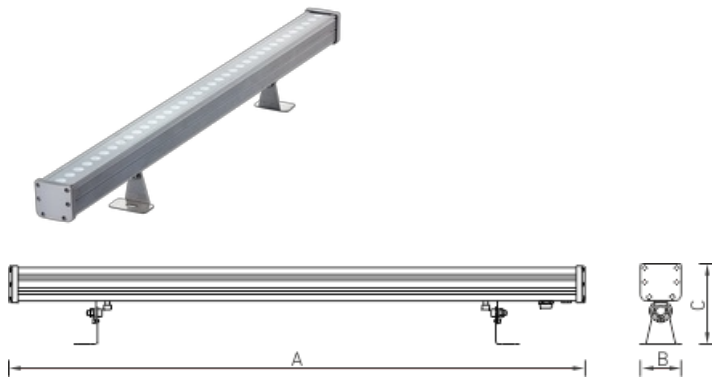

### Usage

Architectural lighting

Cultural and entertainment facilities

HoReCa / hotels / restaurants / cafes

Hypermarkets-/supermarkets

Mall

**Models list**

| <b>Title</b>                           | <b>Luminous flux</b> | <b>Power</b> | <b>Capability</b> | <b>lm/W</b> | <b>Length</b> | <b>Width</b> | <b>Weight</b> | <b>Article no.</b> |
|--|----------------------|--------------|-------------------|-------------|---------------|--------------|---------------|--------------------|
| WASHLINE LED 36 (30x55) 2700K 1000 /E/ | 3000 lm              | 41 W         | 73                | 1000 mm     | 71 mm         | 1.900 kg     | 1997024890    |                    |
| WASHLINE LED 18 (15x30) 4000K 500 /E/  | 1750 lm              | 21 W         | 83                | 500 mm      | 71 mm         | 1.400 kg     | 1997022150    |                    |
| WASHLINE LED 36 (15x30) 4000K 1000 /E/ | 3200 lm              | 41 W         | 78                | 1000 mm     | 71 mm         | 2.500 kg     | 1997022130    |                    |
| WASHLINE LED 36 (15x30) 2700K 1000 /E/ | 3000 lm              | 41 W         | 73                | 1000 mm     | 71 mm         | 3.200 kg     | 1997022140    |                    |
| WASHLINE LED 18 (30x55) 4000K 500 /E/  | 1700 lm              | 21 W         | 81                | 500 mm      | 71 mm         | 3.500 kg     | 1997024900    |                    |
| WASHLINE LED 18 (15x30) 2700K 500 /E/  | 1650 lm              | 21 W         | 79                | 500 mm      | 71 mm         | 1.650 kg     | 1997022160    |                    |
| WASHLINE LED 36 (30x55) 4000K 1000 /E/ | 3200 lm              | 41 W         | 78                | 1000 mm     | 71 mm         | 1.900 kg     | 1997024880    |                    |
| WASHLINE LED 18 (30x55) 2700K 500 /E/  | 1600 lm              | 21 W         | 76                | 500 mm      | 71 mm         | 1.400 kg     | 1997024910    |                    |