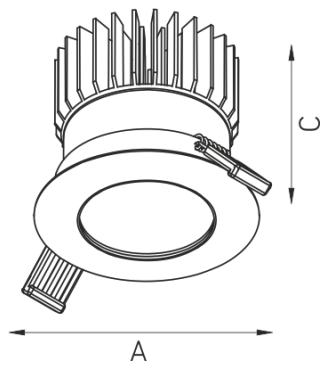

HoReCa / hotels / restaurants / cafes

Mall

Meeting rooms

Office and administrative premises

Private interiors

Stores / boutiques

Models list

Title	Luminous flux	Power Capability	lm/W	Length	Width	Weight	Article no.
QUO 26 BL D45 4000K (with driver)	2550 lm	31 W	82	100 mm	0 mm	0.470 kg	1507000620
QUO 07 GL D45 3000K (with driver)	725 lm	9 W	81	65 mm	0 mm	0.370 kg	1507000120
QUO 26 BL D45 4000K 1-10V	2550 lm	31 W	82	100 mm	0 mm	0.480 kg	1507000700
QUO 07 WH D45 3000K (with driver)	725 lm	9 W	81	65 mm	0 mm	0.370 kg	1507000370
QUO 07 DG D45 4000K (with driver)	725 lm	9 W	81	65 mm	0 mm	0.370 kg	1507000310
QUO 13 BL D45 4000K (with driver)	1500 lm	15 W	100	65 mm	0 mm	0.400 kg	1507000220
QUO 13 WH D45 4000K (with driver)	1500 lm	15 W	100	65 mm	0 mm	0.400 kg	1507000180
QUO 13 GL D45 4000K (with driver)	1500 lm	15 W	100	65 mm	0 mm	0.400 kg	1507000260
QUO 13 GL D45 3000K (with driver)	1500 lm	15 W	100	65 mm	0 mm	0.400 kg	1507000240
QUO 07 GL D45 4000K (with driver)	725 lm	9 W	81	65 mm	0 mm	0.370 kg	1507000140
QUO 07 WH D45 4000K (with driver)	725 lm	9 W	81	65 mm	0 mm	0.370 kg	1507000390
QUO 13 DG D45 3000K (with driver)	1500 lm	15 W	100	65 mm	0 mm	0.400 kg	1507000330
QUO 18 WH D45 3000K (with driver) /E/	2150 lm	20 W	108	65 mm	0 mm	0.500 kg	1997025350
QUO 07 DG D45 3000K (with driver)	725 lm	9 W	81	65 mm	0 mm	0.370 kg	1507000290
QUO 26 WH D45 3000K (with driver)	2400 lm	31 W	77	100 mm	0 mm	0.470 kg	1507000490
QUO 13 DG D45 4000K (with driver)	1500 lm	15 W	100	65 mm	0 mm	0.400 kg	1507000350
QUO 07 BL D45 3000K (with driver)	725 lm	9 W	81	65 mm	0 mm	0.370 kg	1507000410
QUO 18 WH D45 4000K (with driver)	2150 lm	20 W	108	65 mm	0 mm	0.500 kg	1507000590
QUO 13 WH D45 3000K (with driver)	1500 lm	15 W	100	65 mm	0 mm	0.400 kg	1507000160
QUO 26 BL D45 3000K (with driver)	2400 lm	31 W	77	100 mm	0 mm	0.480 kg	1507000610
QUO 07 BL D45 4000K (with driver)	725 lm	9 W	81	65 mm	0 mm	0.370 kg	1507000430
QUO 07 BL D45 3000K 1-10V	725 lm	9 W	81	65 mm	0 mm	0.350 kg	1507000690
QUO 13 BL D45 3000K (with driver)	1500 lm	15 W	100	65 mm	0 mm	0.400 kg	1507000200
QUO 26 WH D45 4000K (with driver)	2550 lm	31 W	82	100 mm	0 mm	0.480 kg	1507000600
Quo 3 без драйвера	250 lm	3 W	83	45 mm	0 mm	0.080 kg	1507000010