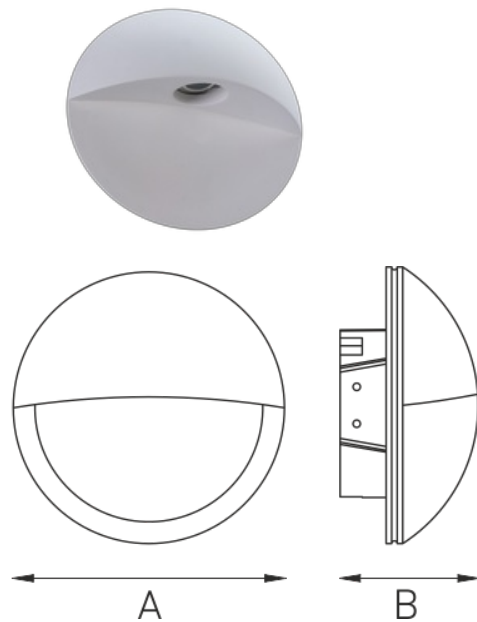

PLW 008

Wall-mounted plaster luminaire

Description

Recessed luminaire with direct lighting. Housing made of gypsum. Wall installation in niche of gypsum boards by means of mounting clips. Gypsum surface can be painted after treatment with primer.

Installation

Installed in niches of plasterboard ceilings using mounting clips.

Design

Recessed plaster luminaire.

Optical part

Lens.

Usage

Cultural and entertainment facilities

HoReCa / hotels / restaurants / cafes

Mall

Meeting rooms

Office and administrative premises

Private interiors

Stores / boutiques

Models list

Title	Luminous flux	Power Capability	lm/W	Length	Width	Weight	Article no.
PLW 008 LED 3000K	50 lm	1 W	50	150 mm	0 mm	0.600 kg	1537000080