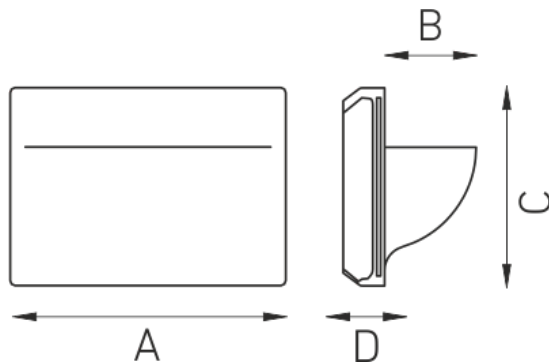

### Description

Recessed indirect luminaire. Gypsum housing, metal parts painted white. Wall installation in niche of gypsum boards by means of mounting clips. Gypsum surface can be painted after treatment with primer.

### Installation

Installed in niches of plasterboard ceilings using mounting clips.

### Design

Plaster housing, white-painted metal structural bars.

**Models list**

Title	Number of Lamps	Power Capability	Ballast	Socle	Lamp Type	Length	Width	Article no.
PLW 003	1	40 W	without EG	E14	IL	280 mm	42 mm	1537000030