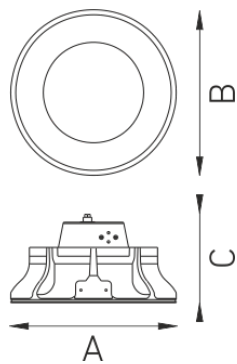

PLC 002

Recessed plaster luminaire

Description

Recessed down light. Gypsum housing, metal parts painted white, opal PMMA diffuser. Wall installation in niche of gypsum boards by means of mounting clips. Gypsum surface can be painted after treatment with primer.

Installation

Installed in niches of plasterboard ceilings using mounting clips.

Design

Plaster housing, white-painted metal structural bars, opal PMMA diffuser. The diffuser is inserted into the grooves in the housing .

Private interiors

Stores / boutiques

Models list

Title	Number of Lamps	Power Capability	Ballast	Socle	Lamp Type	Length	Width	Article no.
PLC 002	2	36 W	without EG	E27	CFL	330 mm	0 mm	1538000020