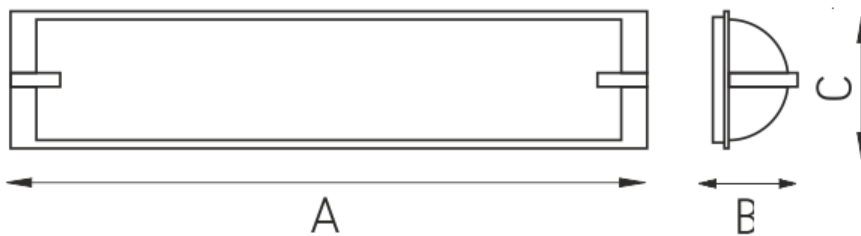

Installation

Mounted on a wall or ceiling.

Design

Blown opal glass diffuser. Matte white painted metal mounting plate, chrome-plated decorative inserts.

Optical part

Opal diffuser.

Usage

Cultural and entertainment facilities

HoReCa / hotels / restaurants / cafes

Mall

Meeting rooms

Office and administrative premises

Private interiors

Stores / boutiques

Models list

Title	Number of Lamps	Power Capability	Ballast	Socle	Lamp Type	Length	Width	Article no.
Pilastro 221	2	42 W	ECG	G5	FL	970 mm	100 mm	1545000020
Pilastro 214	2	28 W	ECG	G5	FL	670 mm	100 mm	1545000010