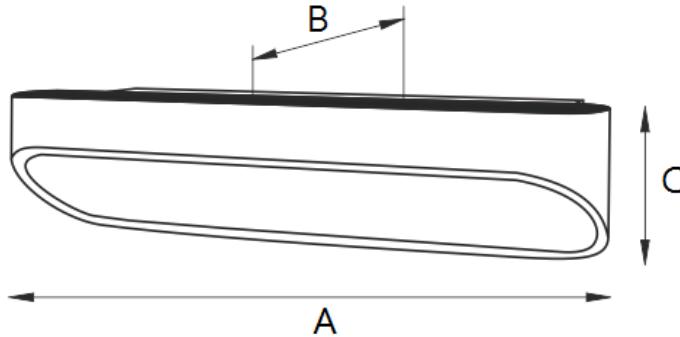

ORSAY

Wall-mounted LED-based luminaire

Description

Wall-mounted indirect luminaire. Housing is made of extruded aluminum painted matte white.

Installation

On a wall.

Design

Matte painted extruded aluminum housing. Color finish: AL – polished aluminum, BL/GL – black & gold, WH- white. Standard color: WH - white.

Optical part

Aluminum reflector.

Usage

Cultural and entertainment facilities

HoReCa / hotels / restaurants / cafes

Mall

Meeting rooms

Office and administrative premises

Private interiors

Stores / boutiques

Models list

Title	Luminous flux	Power Capability	lm/W	Length	Width	Weight	Article no.
ORSAY 3000K AL/WH	750 lm	10 W	75	300 mm	93 mm	0.860 kg	1561000020
ORSAY 3000K BL/GL	750 lm	10 W	75	300 mm	93 mm	0.860 kg	1561000030
ORSAY 3000K WH /E/	750 lm	10 W	75	300 mm	93 mm	0.850 kg	1997025860