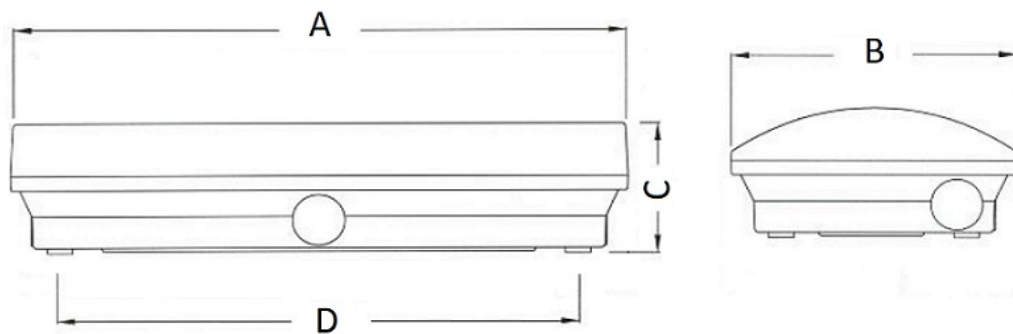

LYRA LED

LYRA series luminaires

Description

Lightweight and reliable light sign with a decorative aluminum frame. Universal solution with 30 m recognition distance. The IP65, centrally operated versions work at low down to $-30\text{ }^{\circ}\text{C}$ (parking lots).

Mall

Medical institutions

Office and administrative premises

Stairs / hallways

Stores / boutiques

Transport hubs (railway stations, airports)

Models list

Title	Emerg. Work Type	Power Capability	Autonomy in emergency mode	Battery Ni-Cd	Average Brightness	Article no.
LYRA 4221-4 LED AT	maintained	4 W	1	RB 6,0 V 0,8 A*h Ni-Cd	300	4502002430
LYRA 6521-4 LED AT	maintained	4 W	1	RB 6,0 V 0,8 A*h Ni-Cd	300	4502002440
LYRA 6521-4 LED	maintained	4 W	1	RB 6,0 V 0,8 A*h Ni-Cd	300	4502000010
LYRA 4223-4 LED	maintained	4 W	3	RB 6,0 V 1,5 A*h Ni-Cd	300	4502000030
LYRA 4200-4 LED	central battery	4 W	-	No accumulator	300	4502002320
LYRA 6523-4 LED	maintained	4 W	3	RB 6,0 V 1,5 A*h Ni-Cd	300	4502000040
LYRA 6500-4 LED	central battery	4 W	-	No accumulator	300	4502002330
LYRA 4221-4 LED	maintained	4 W	1	RB 6,0 V 0,8 A*h Ni-Cd	300	4502000020