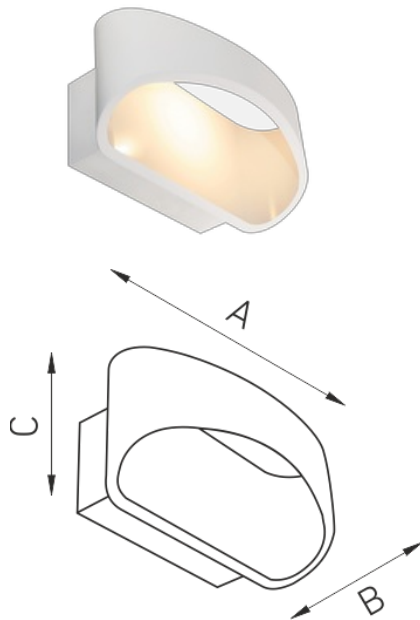

HUGO

Wall-mounted LED-based luminaire

Description

Wall-mounted indirect luminaire. Housing is made of extruded aluminum painted mat white.

Installation

On a wall.

Design

Matte painted extruded aluminum housing. Color finish: AL – polished aluminum, BL/GL – black & gold, WH- white. Standard color: WH - white.

Optical part

Aluminum reflector.

Usage

Cultural and entertainment facilities

HoReCa / hotels / restaurants / cafes

Mall

Meeting rooms

Office and administrative premises

Private interiors

Stores / boutiques

Models list

Title	Luminous flux	Power Capability	lm/W	Length	Width	Weight	Article no.
HUGO 3000K AL/WH	375 lm	6 W	63	170 mm	100 mm	0.600 kg	1560000030
HUGO 3000K WH /E/	375 lm	6 W	63	170 mm	100 mm	0.600 kg	1997025840
HUGO 3000K BL/GL	375 lm	6 W	63	170 mm	100 mm	0.600 kg	1560000020