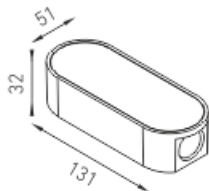

### Optical part

Polymeric lens.

FOLD 01

FOLD 02

FOLD 03

**Models list**

<b>Title</b>	<b>Luminous flux</b>	<b>Power Capability</b>	<b>lm/W</b>	<b>Length</b>	<b>Width</b>	<b>Weight</b>	<b>Article no.</b>
Fold 03 3000K	75 lm	3 W	25	100 mm	0 mm	0.330 kg	1578000030
Fold 01 3000K	175 lm	6 W	29	131 mm	51 mm	0.260 kg	1578000010