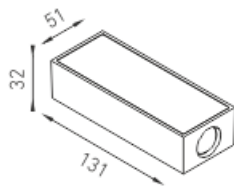

### Optical part

Polymeric lens.

FOLD 01

FOLD 02

FOLD 03

**Models list**

<b>Title</b>	<b>Luminous flux</b>	<b>Power Capability</b>	<b>lm/W</b>	<b>Length</b>	<b>Width</b>	<b>Weight</b>	<b>Article no.</b>
Fold 03 3000K	75 lm	3 W	25	100 mm	0 mm	0.330 kg	1578000030
Fold 01 3000K	175 lm	6 W	29	131 mm	51 mm	0.260 kg	1578000010