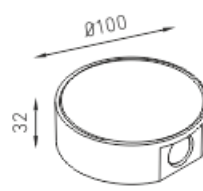

### Description

Wall-mounted directional luminaire. Powder-painted aluminum housing. FOLD 01 and FOLD 02 have two LEDs directing the light both up and down, FOLD 03 has one LED for upward or downward light direction depending on the installation position. LEDs are covered with a polymeric lens.

### Optical part

Polymeric lens.

FOLD 01

FOLD 02

FOLD 03

**Models list**

<b>Title</b>	<b>Luminous flux</b>	<b>Power Capability</b>	<b>lm/W</b>	<b>Length</b>	<b>Width</b>	<b>Weight</b>	<b>Article no.</b>
Fold 03 3000K	75 lm	3 W	25	100 mm	0 mm	0.330 kg	1578000030
Fold 01 3000K	175 lm	6 W	29	131 mm	51 mm	0.260 kg	1578000010