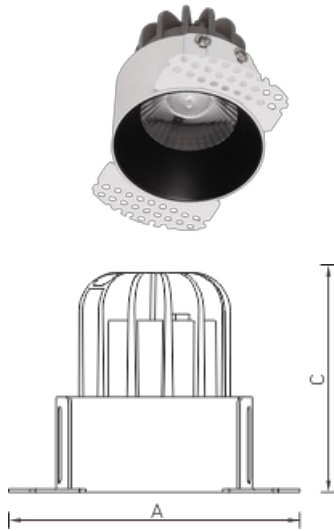

COOL TRIMLESS

Recessed LED-based luminaire

Description

Recessed LED downlight, made of aluminum, painted matt paint. Inner decorative frame made of colored plastic. Optical part protected by glass. Standard body color: WH – white; standard decorative frame color: BL – black. Standard reflector – 45 degr.

Installation

Installed in ceilings.

Design

Aluminum housing, matte white painted decorative frame. The optical part is covered with a protective glass.

Optical part

Lens/reflector

Usage

Cultural and entertainment facilities

HoReCa / hotels / restaurants / cafes

Mall

Meeting rooms

Office and administrative premises

Private interiors

Stores / boutiques

Models list

Title	Luminous flux	Power Capability	lm/W	Length	Width	Weight	Article no.
COOL TRIMLESS 07 WH/BL D45 3000K (with driver)	725 lm	9 W	81	92 mm	0 mm	0.170 kg	1412000470
COOL TRIMLESS 07 WH/WH D45 3000K (with driver)	725 lm	9 W	81	92 mm	0 mm	0.170 kg	1412000430
COOL TRIMLESS 07 WH/BL D45 4000K (with driver)	725 lm	9 W	81	92 mm	0 mm	0.170 kg	1412000480
COOL TRIMLESS 13 WH/WH D45 3000K (with driver)	1500 lm	15 W	100	92 mm	0 mm	0.340 kg	1412000640
COOL TRIMLESS 13 WH/BL D45 3000K (with driver)	1500 lm	15 W	100	92 mm	0 mm	0.280 kg	1412000680
COOL TRIMLESS 13 WH/WH D45 4000K (with driver)	1500 lm	15 W	100	92 mm	0 mm	0.280 kg	1412000650
COOL TRIMLESS 13 WH/BL D45 4000K (with driver)	1500 lm	15 W	100	92 mm	0 mm	0.340 kg	1412000690
COOL TRIMLESS 07 WH/WH D45 4000K (with driver)	725 lm	9 W	81	92 mm	0 mm	0.170 kg	1412000440