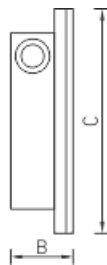

VIZART 4000-5 LED SL

VIZART series light signs

Description

Light sign made of aluminum profile. The opening housing wings facilitate pictogram mounting.

Installation

Mounted on the wall or recessed in the wall using brackets. The ST 37 accessory is to be ordered separately.

Design

Aluminum housing. An operational status LED is installed on the housing panel. Emergency lighting testing and control are performed from a TELEMANDO device. Rechargeable batteries are included.

Optical part

Polymeric diffuser in a decorative silver (SL) or white (WH) colored aluminum frame. Pictograms are supplied separately. Recognition distance 25 m.

Dimensional characteristics

A	Length	274 mm
B	Width	51 mm
C	Height	159 mm
D	Length (mounting)	226 mm
	Weight	0.9 kg