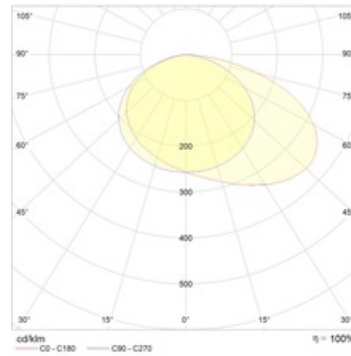

VIZART 4000-5 LED SL

VIZART series light signs

Description

Light sign made of aluminum profile. The opening housing wings facilitate pictogram mounting.

Installation

Mounted on the wall or recessed in the wall using brackets. The ST 37 accessory is to be ordered separately.

Polymeric diffuser in a decorative silver (SL) or white (WH) colored aluminum frame. Pictograms are supplied separately. Recognition distance 25 m.

Dimensional characteristics

A	Length	274 mm
B	Width	51 mm
C	Height	159 mm
D	Length (mounting)	226 mm
	Weight	0.9 kg