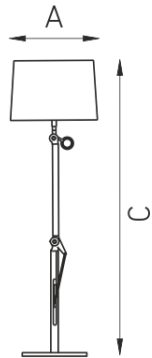

### Installation

Installed on a desk or floor.

## Dimensional characteristics

A	Diameter	320 mm
C	Height	725 mm
	Weight	5.6 kg