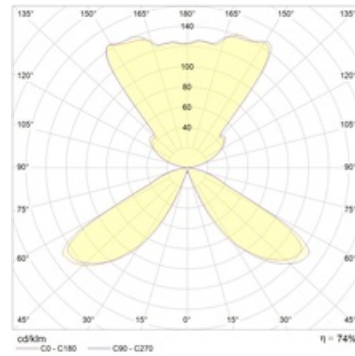

## Dimensional characteristics

A	Diameter	320 mm
C	Height	725 mm
	Weight	5.6 kg