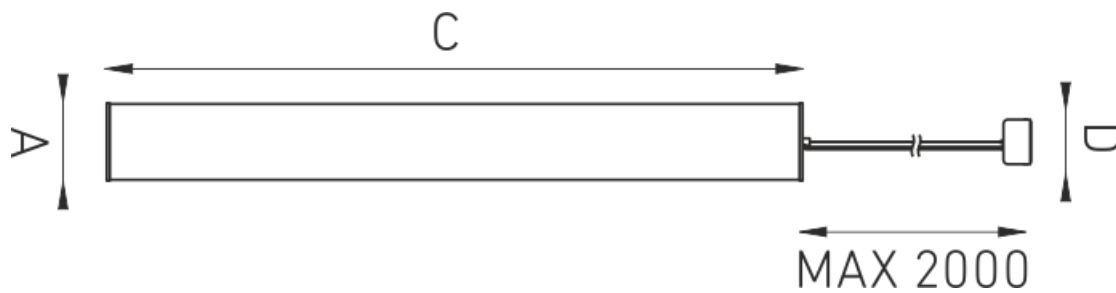

### Installation

Suspended to a ceiling.

### Dimensional characteristics

A	Diameter	174 mm
C	Height	725 mm
D	Length (mounting)	70 mm
	Weight	2.8 kg