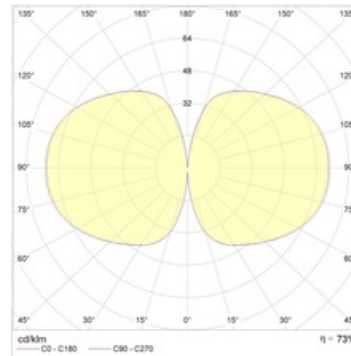

### Dimensional characteristics

A	Diameter	174 mm
C	Height	725 mm
D	Length (mounting)	70 mm
	Weight	2.8 kg