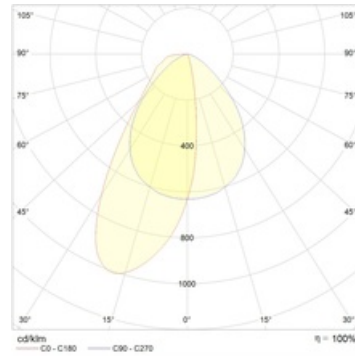

SPLAY 18 WH DWW 4000K (with driver)

Recessed LED-based luminaire-Wall Washer

Description

Recessed LED downlight, made of aluminum, painted matt paint. Optical part protected by glass. Standard color: WH – white. Luminaire optics "WallWasher" – for uniform illumination of walls.

Installation

Installed in ceilings.

Design

The body is made of aluminium. Body painted matte white. Optical part is closing by the matt diffuser.

Optical part

Diffuser is matt polymer material

Dimensional characteristics

A	Diameter	170 mm
C	Height	91 mm
D	Diameter (mounting)	150 mm
	Weight	1.2 kg

Technical features

1	Article no.	1239000050
2	Light source	LED
3	Luminous flux	1200 lm
4	Power compatibility	19 W
5	Energy efficiency	63 lm/W
6	Color rendering index (CRI)	>80
7	Color temperature	4000 K
8	Power factor (cosFI)	> 0,86
9	Alternating/direct current (AC/DC)	No
10	Dimming	-
11	Rated voltage	230 V
12	Electrical shock protection	II
13	Electromagnetic compatibility (EMC)	No
14	Climate application	Clim App4
15	Ambient temperature	+5 to +35 C
16	Housing color	White
17	Fire protection class	III
18	Flickering	<10%
19	Ingress protection (IP)	IP20
20	Mechanical shock protection	IK02/0,2 J
21	Energy efficiency class	A
22	Inrush current	43 A
23	Inrush current impulse time	2.3 µs
24	Emergency power supply unit	No
25	Beam angle	D120
26	Warranty	60 months
27	Autonomy in emergency mode	-
28	Light flux in emergency mode	-