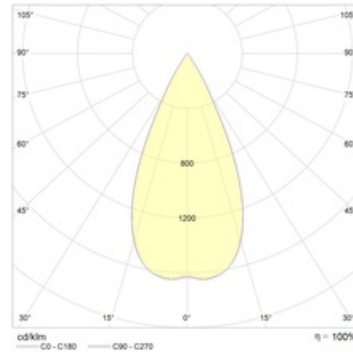

SOON 07 WH/GL D45 3000K (with driver)

Recessed LED-based luminaire

Description

Recessed LED downlight, made of aluminum, painted matt paint. Inner decorative frame made of colored plastic. Optical part protected by glass. Standard body color: WH – white; standard decorative frame color: BL – black. Standard reflector – 45 degr.

Installation

Installed in ceilings.

Design

The body is made of aluminium. Decorative frame is made from aluminium and painted from matt white. The luminaire have a protective glass or lens. Depending on the type luminaire used (grid, matt difusser, prisma etc.) different versions are available.

Optical part

Lens/reflector

Dimensional characteristics

A	Length	80 mm
B	Width	80 mm
C	Height	76 mm
D	Length (mounting)	68 mm
E	Width (mounting)	68 mm
	Weight	0.3 kg

Technical features

1	Article no.	1442000090
2	Light source	LED
3	Luminous flux	725 lm
4	Power compatibility	9 W
5	Energy efficiency	81 lm/W
6	Color rendering index (CRI)	>80
7	Color temperature	3000 K
8	Power factor (cosFI)	> 0,90
9	Alternating/direct current (AC/DC)	No
10	Dimming	-
11	Rated voltage	230 V
12	Electrical shock protection	II
13	Electromagnetic compatibility (EMC)	No
14	Climate application	Clm App4
15	Ambient temperature	0 to +40 C
16	Housing color	White
17	Fire protection class	III
18	Flickering	<5%
19	Ingress protection (IP)	IP20
20	Mechanical shock protection	IK02/0,2 J
21	Energy efficiency class	A+
22	Inrush current	30 A
23	Inrush current impulse time	1.5 µs
24	Emergency power supply unit	No
25	Beam angle	D45
26	Warranty	60 months
27	Autonomy in emergency mode	-
28	Light flux in emergency mode	-