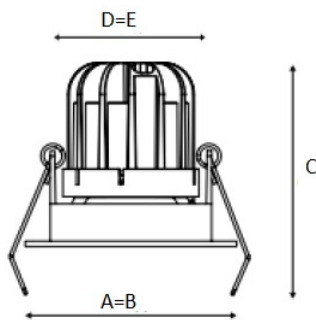

SOON 07 WH/GL D45 3000K (with driver)

Recessed LED-based luminaire

Description

Recessed LED downlight, made of aluminum, painted matt paint. Inner decorative frame made of colored plastic. Optical part protected by glass. Standard body color: WH – white; standard decorative frame color: BL – black. Standard reflector – 45 degr.

Installation

Installed in ceilings.

Design

The body is made of aluminium. Decorative frame is made from aluminium and painted from matt white. The luminaire have a protective glass or lens. Depending on the type luminaire used (grid, matt difusser, prisma etc.) different versions are available.

Optical part

Lens/reflector

Dimensional characteristics

A	Length	80 mm
B	Width	80 mm
C	Height	76 mm
D	Length (mounting)	68 mm
E	Width (mounting)	68 mm
	Weight	0.3 kg

Technical features

1	Article no.	1442000090
2	Light source	LED
3	Luminous flux	725 lm
4	Power compatibility	9 W
5	Energy efficiency	81 lm/W
6	Color rendering index (CRI)	>80
7	Color temperature	3000 K
8	Power factor (cosFI)	> 0,90
9	Alternating/direct current (AC/DC)	No
10	Dimming	-
11	Rated voltage	230 V
12	Electrical shock protection	II
13	Electromagnetic compatibility (EMC)	No
14	Climate application	Clm App4
15	Ambient temperature	0 to +40 C
16	Housing color	White
17	Fire protection class	III
18	Flickering	<5%
19	Ingress protection (IP)	IP20
20	Mechanical shock protection	IK02/0,2 J
21	Energy efficiency class	A+
22	Inrush current	30 A
23	Inrush current impulse time	1.5 µs
24	Emergency power supply unit	No
25	Beam angle	D45
26	Warranty	60 months
27	Autonomy in emergency mode	-
28	Light flux in emergency mode	-