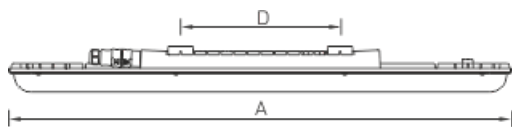

## Installation

Mounted on the ceiling surface.

## Dimensional characteristics

A	Length	953 mm
B	Width	96 mm
C	Height	105 mm
D	Length (mounting)	302 mm
	Weight	2.5 kg