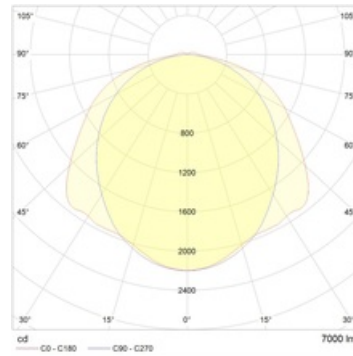

## Dimensional characteristics

A	Length	953 mm
B	Width	96 mm
C	Height	105 mm
D	Length (mounting)	302 mm
	Weight	2.5 kg