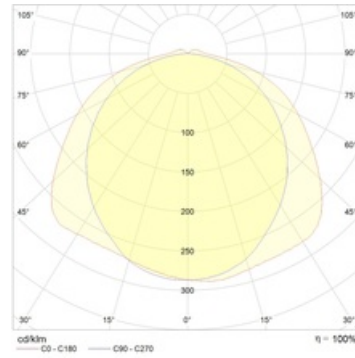

Installation

Mounted on the ceiling surface.

Design

Powder-painted die-cast aluminum housing.

Optical part

Clear microprismatic SAN diffuser. LED type: SMD.

Dimensional characteristics

A	Length	953 mm
B	Width	96 mm
C	Height	105 mm
D	Length (mounting)	302 mm
	Weight	2.5 kg