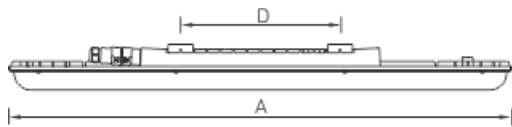

Installation

Mounted on the ceiling surface.

Design

Powder-painted die-cast aluminum housing.

Optical part

Clear microprismatic SAN diffuser. LED type: SMD.

Dimensional characteristics

A	Length	953 mm
B	Width	96 mm
C	Height	105 mm
D	Length (mounting)	302 mm
	Weight	2.5 kg