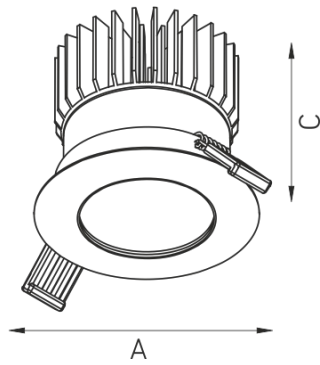

Quo 3 без драйвера

Recessed LED-based luminaire

Description

Recessed LED downlight, made of aluminum, painted matt paint. Optical part protected by glass. Standard color: WH – white. Standard reflector – 45 degr.

Installation

Installed in ceilings.

Design

Aluminum housing, matte white painted aluminum decorative frame. The optical part is covered with a protective glass.

Optical part

Reflector.

Dimensional characteristics

A	Diameter	45 mm
C	Height	30 mm
D	Diameter (mounting)	37 mm
	Weight	0.1 kg

Technical features

1	Article no.	1507000010
2	Light source	LED
3	Luminous flux	250 lm
4	Power compatibility	3 W
5	Energy efficiency	83 lm/W
6	Color rendering index (CRI)	>80
7	Color temperature	3000 K
8	Power factor (cosFI)	> 0,90
9	Alternating/direct current (AC/DC)	No
10	Dimming	-
11	Rated voltage	230 V
12	Electrical shock protection	III
13	Electromagnetic compatibility (EMC)	Yes
14	Climate application	CIm App4
15	Ambient temperature	0 to +40 C
16	Housing color	White
17	Fire protection class	III
18	Flickering	0
19	Ingress protection (IP)	IP20
20	Mechanical shock protection	IK02/0,2 J
21	Energy efficiency class	A+
22	Inrush current	-
23	Inrush current impulse time	0 µs
24	Emergency power supply unit	No
25	Beam angle	D120
26	Warranty	60 months
27	Autonomy in emergency mode	-
28	Light flux in emergency mode	-