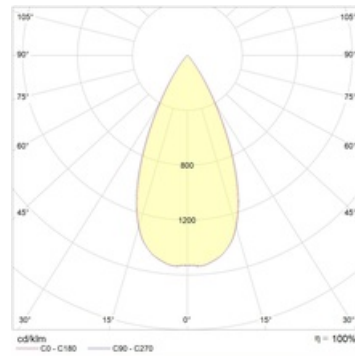

Quo 3 без драйвера

Recessed LED-based luminaire

Description

Recessed LED downlight, made of aluminum, painted matt paint. Optical part protected by glass. Standard color: WH – white. Standard reflector – 45 degr.

Installation

Installed in ceilings.

Design

Aluminum housing, matte white painted aluminum decorative frame. The optical part is covered with a protective glass.

Optical part

Reflector.

Dimensional characteristics

A	Diameter	45 mm
C	Height	30 mm
D	Diameter (mounting)	37 mm
	Weight	0.1 kg

Technical features

1	Article no.	1507000010
2	Light source	LED
3	Luminous flux	250 lm
4	Power compatibility	3 W
5	Energy efficiency	83 lm/W
6	Color rendering index (CRI)	>80
7	Color temperature	3000 K
8	Power factor (cosFI)	> 0,90
9	Alternating/direct current (AC/DC)	No
10	Dimming	-
11	Rated voltage	230 V
12	Electrical shock protection	III
13	Electromagnetic compatibility (EMC)	Yes
14	Climate application	CIm App4
15	Ambient temperature	0 to +40 C
16	Housing color	White
17	Fire protection class	III
18	Flickering	0
19	Ingress protection (IP)	IP20
20	Mechanical shock protection	IK02/0,2 J
21	Energy efficiency class	A+
22	Inrush current	-
23	Inrush current impulse time	0 µs
24	Emergency power supply unit	No
25	Beam angle	D120
26	Warranty	60 months
27	Autonomy in emergency mode	-
28	Light flux in emergency mode	-