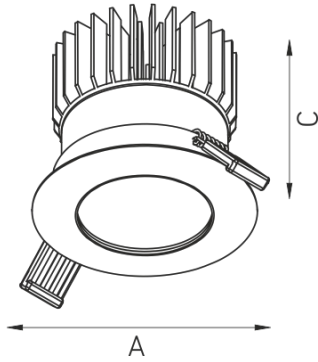

QUO 26 WH D45 3000K (with driver)

Recessed LED-based luminaire

Description

Recessed LED downlight, made of aluminum, painted matt paint. Optical part protected by glass. Standard color: WH – white. Standard reflector – 45 degr.

Installation

Installed in ceilings.

Design

Aluminum housing, matte white painted aluminum decorative frame. The optical part is covered with a protective glass.

Optical part

Reflector.

Dimensional characteristics

A	Diameter	100 mm
C	Height	96 mm
D	Diameter (mounting)	90 mm
	Weight	0.5 kg

Technical features

1	Article no.	1507000490
2	Light source	LED
3	Luminous flux	2400 lm
4	Power compatibility	31 W
5	Energy efficiency	77 lm/W
6	Color rendering index (CRI)	>80
7	Color temperature	3000 K
8	Power factor (cosFI)	> 0,90
9	Alternating/direct current (AC/DC)	No
10	Dimming	-
11	Rated voltage	230 V
12	Electrical shock protection	II
13	Electromagnetic compatibility (EMC)	Yes
14	Climate application	Clim App4
15	Ambient temperature	0 to +40 C
16	Housing color	White
17	Fire protection class	III
18	Flickering	<5%
19	Ingress protection (IP)	IP20
20	Mechanical shock protection	IK02/0,2 J
21	Energy efficiency class	A
22	Inrush current	60 A
23	Inrush current impulse time	400 µs
24	Emergency power supply unit	No
25	Beam angle	D45
26	Warranty	60 months
27	Autonomy in emergency mode	-
28	Light flux in emergency mode	-
29	Color of light	White