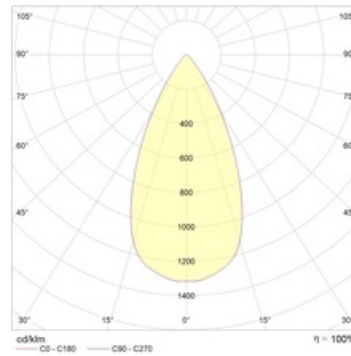

QUO 26 WH D45 3000K (with driver)

Recessed LED-based luminaire

Description

Recessed LED downlight, made of aluminum, painted matt paint. Optical part protected by glass. Standard color: WH – white. Standard reflector – 45 degr.

Installation

Installed in ceilings.

Design

Aluminum housing, matte white painted aluminum decorative frame. The optical part is covered with a protective glass.

Optical part

Reflector.

Dimensional characteristics

A	Diameter	100 mm
C	Height	96 mm
D	Diameter (mounting)	90 mm
	Weight	0.5 kg

Technical features

1	Article no.	1507000490
2	Light source	LED
3	Luminous flux	2400 lm
4	Power compatibility	31 W
5	Energy efficiency	77 lm/W
6	Color rendering index (CRI)	>80
7	Color temperature	3000 K
8	Power factor (cosFI)	> 0,90
9	Alternating/direct current (AC/DC)	No
10	Dimming	-
11	Rated voltage	230 V
12	Electrical shock protection	II
13	Electromagnetic compatibility (EMC)	Yes
14	Climate application	Clim App4
15	Ambient temperature	0 to +40 C
16	Housing color	White
17	Fire protection class	III
18	Flickering	<5%
19	Ingress protection (IP)	IP20
20	Mechanical shock protection	IK02/0,2 J
21	Energy efficiency class	A
22	Inrush current	60 A
23	Inrush current impulse time	400 µs
24	Emergency power supply unit	No
25	Beam angle	D45
26	Warranty	60 months
27	Autonomy in emergency mode	-
28	Light flux in emergency mode	-
29	Color of light	White