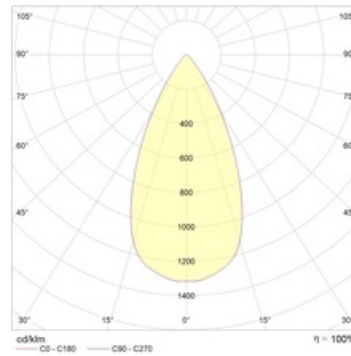

QUO 18 WH D45 3000K (with driver) /E/

Recessed LED-based luminaire

Description

Recessed LED downlight, made of aluminum, painted matt paint. Optical part protected by glass. Standard color: WH – white. Standard reflector – 45 degr.

Installation

Installed in ceilings.

Design

Aluminum housing, matte white painted aluminum decorative frame. The optical part is covered with a protective glass.

Optical part

Reflector.

Dimensional characteristics

A	Diameter	65 mm
C	Height	110 mm
D	Diameter (mounting)	58 mm
	Weight	0.5 kg

Technical features

1	Article no.	1997025350
2	Light source	LED
3	Luminous flux	2150 lm
4	Power compatibility	20 W
5	Energy efficiency	108 lm/W
6	Color rendering index (CRI)	>80
7	Color temperature	3000 K
8	Power factor (cosFI)	> 0,90
9	Alternating/direct current (AC/DC)	No
10	Dimming	-
11	Rated voltage	230 V
12	Electrical shock protection	II
13	Electromagnetic compatibility (EMC)	Yes
14	Climate application	Clim App4
15	Ambient temperature	+5 to +35 C
16	Housing color	White
17	Fire protection class	III
18	Flickering	<5%
19	Ingress protection (IP)	IP20
20	Mechanical shock protection	IK02/0,2 J
21	Energy efficiency class	A+
22	Inrush current	5 A
23	Inrush current impulse time	50 µs
24	Emergency power supply unit	No
25	Beam angle	D45
26	Warranty	60 months
27	Autonomy in emergency mode	-
28	Light flux in emergency mode	-
29	Color of light	White