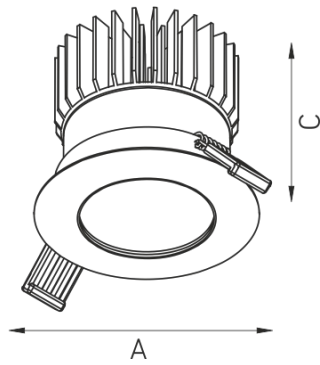

QUO 18 WH D45 3000K (with driver) /E/

Recessed LED-based luminaire

Description

Recessed LED downlight, made of aluminum, painted matt paint. Optical part protected by glass. Standard color: WH – white. Standard reflector – 45 degr.

Installation

Installed in ceilings.

Design

Aluminum housing, matte white painted aluminum decorative frame. The optical part is covered with a protective glass.

Optical part

Reflector.

Dimensional characteristics

A	Diameter	65 mm
C	Height	110 mm
D	Diameter (mounting)	58 mm
	Weight	0.5 kg

Technical features

1	Article no.	1997025350
2	Light source	LED
3	Luminous flux	2150 lm
4	Power compatibility	20 W
5	Energy efficiency	108 lm/W
6	Color rendering index (CRI)	>80
7	Color temperature	3000 K
8	Power factor (cosFI)	> 0,90
9	Alternating/direct current (AC/DC)	No
10	Dimming	-
11	Rated voltage	230 V
12	Electrical shock protection	II
13	Electromagnetic compatibility (EMC)	Yes
14	Climate application	Clim App4
15	Ambient temperature	+5 to +35 C
16	Housing color	White
17	Fire protection class	III
18	Flickering	<5%
19	Ingress protection (IP)	IP20
20	Mechanical shock protection	IK02/0,2 J
21	Energy efficiency class	A+
22	Inrush current	5 A
23	Inrush current impulse time	50 µs
24	Emergency power supply unit	No
25	Beam angle	D45
26	Warranty	60 months
27	Autonomy in emergency mode	-
28	Light flux in emergency mode	-
29	Color of light	White