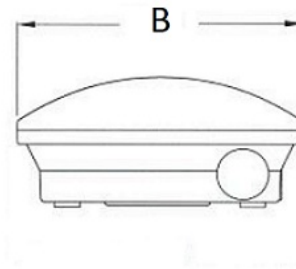

LYRA 6523-4 LED

LYRA series luminaires

Description

Lightweight and reliable light sign with a decorative aluminum frame. Universal solution with 30 m recognition distance. The IP65, centrally operated versions work at low down to -30°C (parking lots).

Optical part

Polycarbonate diffuser. Pictograms are supplied separately. Recognition distance 30 m. LED lamps are included.

Dimensional characteristics

A	Length	342 mm
B	Width	158 mm
C	Height	74 mm
D	Length (mounting)	250 mm
	Weight	1.4 kg