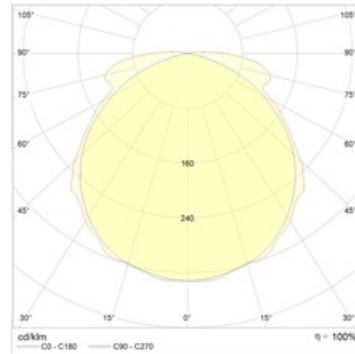

Optical part

Polycarbonate diffuser. Pictograms are supplied separately. Recognition distance 30 m. LED lamps are included.

Dimensional characteristics

A	Length	342 mm
B	Width	158 mm
C	Height	74 mm
D	Length (mounting)	250 mm
	Weight	1.4 kg