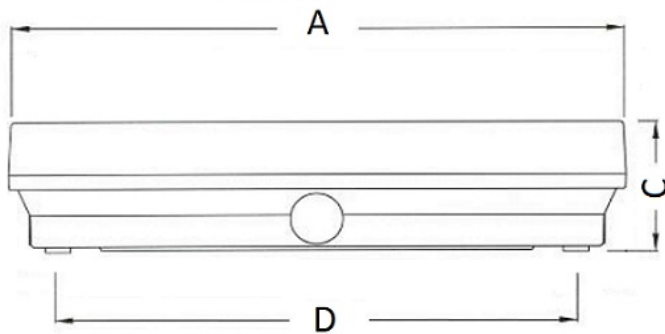

LYRA 6523-4 LED

LYRA series luminaires

Description

Lightweight and reliable light sign with a decorative aluminum frame. Universal solution with 30 m recognition distance. The IP65, centrally operated versions work at low down to -30°C (parking lots).

Installation

Mounted on a wall or ceiling.

Design

Polycarbonate housing. An operational status LED is installed on the housing panel. Emergency lighting testing and control are performed from a TELEMANDO device. Rechargeable batteries are included.

Optical part

Polycarbonate diffuser. Pictograms are supplied separately. Recognition distance 30 m. LED lamps are included.

Dimensional characteristics

A	Length	342 mm
B	Width	158 mm
C	Height	74 mm
D	Length (mounting)	250 mm
	Weight	1.4 kg