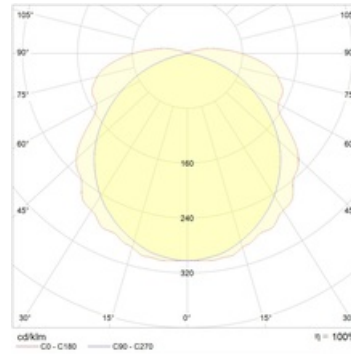

## Dimensional characteristics

A	Length	342 mm
B	Width	158 mm
C	Height	74 mm
D	Length (mounting)	250 mm
	Weight	1.1 kg