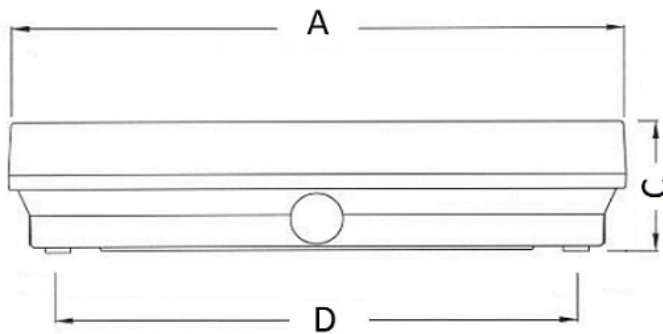

## Installation

Mounted on a wall or ceiling.

## Dimensional characteristics

A	Length	342 mm
B	Width	158 mm
C	Height	74 mm
D	Length (mounting)	250 mm
	Weight	1 kg