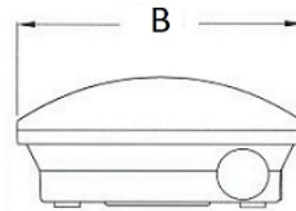

## Installation

Mounted on a wall or ceiling.

## Dimensional characteristics

A	Length	342 mm
B	Width	158 mm
C	Height	74 mm
D	Length (mounting)	250 mm
	Weight	1 kg