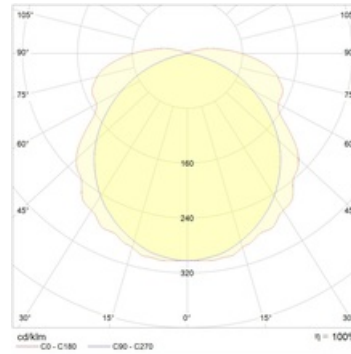

## Dimensional characteristics

A	Length	342 mm
B	Width	158 mm
C	Height	74 mm
D	Length (mounting)	250 mm
	Weight	1 kg