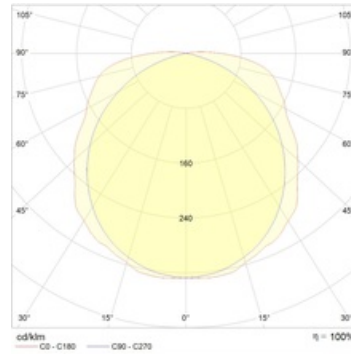

Optical part

Polycarbonate diffuser. Pictograms are supplied separately. Recognition distance 30 m. LED lamps are included.

Dimensional characteristics

A	Length	342 mm
B	Width	158 mm
C	Height	74 mm
D	Length (mounting)	250 mm
	Weight	0.9 kg