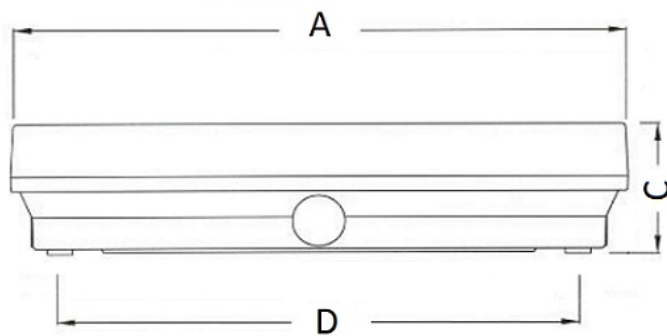

LYRA 6500-4 LED

LYRA series luminaires

Description

Lightweight and reliable light sign with a decorative aluminum frame. Universal solution with 30 m recognition distance. The IP65, centrally operated versions work at low down to $-30\text{ }^{\circ}\text{C}$ (parking lots).

Installation

Mounted on a wall or ceiling.

Design

Polycarbonate housing. An operational status LED is installed on the housing panel. Emergency lighting testing and control are performed from a TELEMANDO device. Rechargeable batteries are included.

Optical part

Polycarbonate diffuser. Pictograms are supplied separately. Recognition distance 30 m. LED lamps are included.

Dimensional characteristics

A	Length	342 mm
B	Width	158 mm
C	Height	74 mm
D	Length (mounting)	250 mm
	Weight	0.9 kg