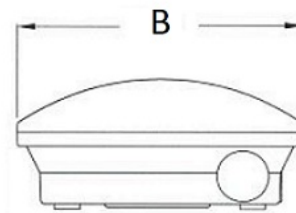

Optical part

Polycarbonate diffuser. Pictograms are supplied separately. Recognition distance 30 m. LED lamps are included.

Dimensional characteristics

A	Length	342 mm
B	Width	158 mm
C	Height	74 mm
D	Length (mounting)	250 mm
	Weight	0.9 kg