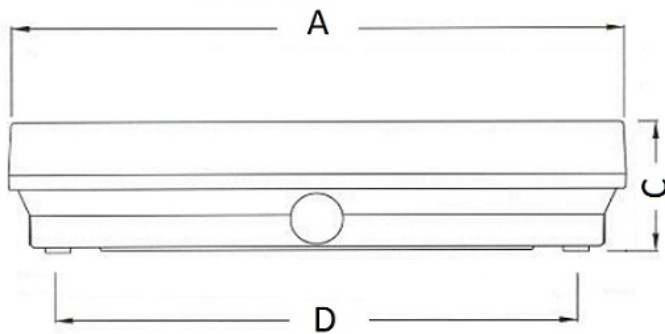

## Installation

Mounted on a wall or ceiling.

## Dimensional characteristics

A	Length	342 mm
B	Width	158 mm
C	Height	74 mm
D	Length (mounting)	250 mm
	Weight	1.1 kg