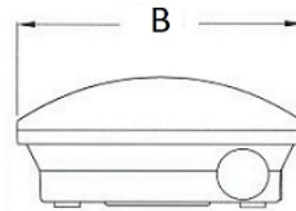

## Installation

Mounted on a wall or ceiling.

## Dimensional characteristics

A	Length	342 mm
B	Width	158 mm
C	Height	74 mm
D	Length (mounting)	250 mm
	Weight	1.1 kg