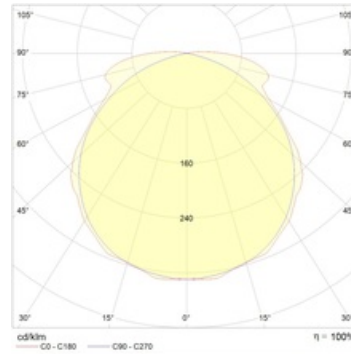

## Dimensional characteristics

A	Length	342 mm
B	Width	158 mm
C	Height	74 mm
D	Length (mounting)	250 mm
	Weight	1.1 kg