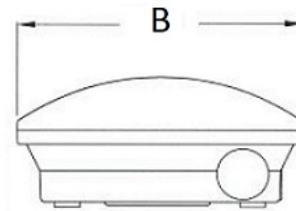

### Installation

Mounted on a wall or ceiling.

## Dimensional characteristics

A	Length	342 mm
B	Width	158 mm
C	Height	74 mm
D	Length (mounting)	250 mm
	Weight	1 kg