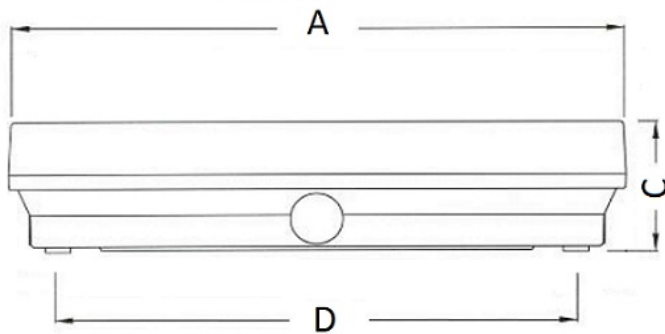

### Installation

Mounted on a wall or ceiling.

## Dimensional characteristics

A	Length	342 mm
B	Width	158 mm
C	Height	74 mm
D	Length (mounting)	250 mm
	Weight	1 kg