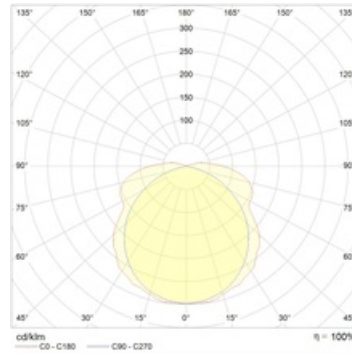

### Installation

Mounted on a wall or ceiling.

## Dimensional characteristics

A	Length	342 mm
B	Width	158 mm
C	Height	74 mm
D	Length (mounting)	250 mm
	Weight	1 kg