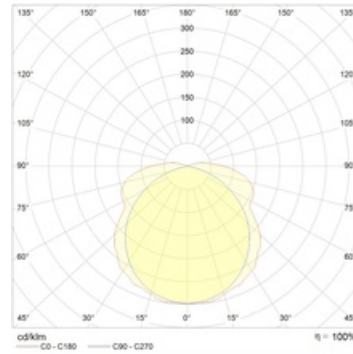

LYRA 4221-4 LED AT

LYRA series luminaires

Description

Lightweight and reliable light sign with a decorative aluminum frame. Universal solution with 30 m recognition distance. The IP65, centrally operated versions work at low down to -30 °C (parking lots).

Optical part

Polycarbonate diffuser. Pictograms are supplied separately. Recognition distance 30 m. LED lamps are included.

Dimensional characteristics

A	Length	342 mm
B	Width	158 mm
C	Height	74 mm
D	Length (mounting)	250 mm
	Weight	1 kg