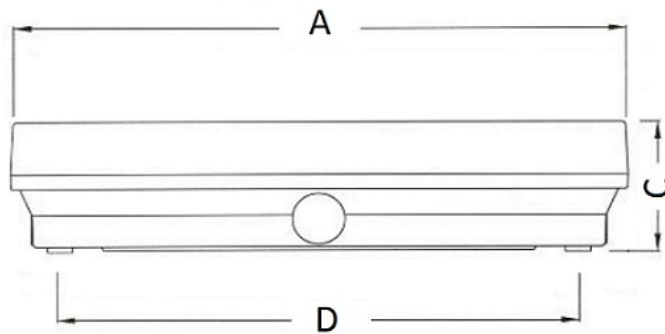

LYRA 4221-4 LED AT

LYRA series luminaires

Description

Lightweight and reliable light sign with a decorative aluminum frame. Universal solution with 30 m recognition distance. The IP65, centrally operated versions work at low down to -30 °C (parking lots).

Installation

Mounted on a wall or ceiling.

Design

Polycarbonate housing. An operational status LED is installed on the housing panel. Emergency lighting testing and control are performed from a TELEMANDO device. Rechargeable batteries are included.

Optical part

Polycarbonate diffuser. Pictograms are supplied separately. Recognition distance 30 m. LED lamps are included.

Dimensional characteristics

A	Length	342 mm
B	Width	158 mm
C	Height	74 mm
D	Length (mounting)	250 mm
	Weight	1 kg