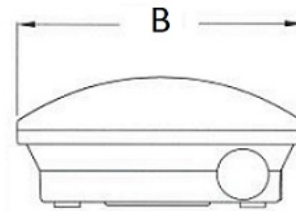

Optical part

Polycarbonate diffuser. Pictograms are supplied separately. Recognition distance 30 m. LED lamps are included.

Dimensional characteristics

A	Length	342 mm
B	Width	158 mm
C	Height	74 mm
D	Length (mounting)	250 mm
	Weight	1 kg