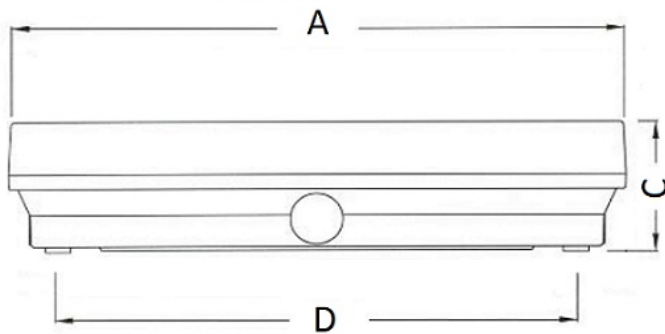

## Installation

Mounted on a wall or ceiling.

## Dimensional characteristics

A	Length	342 mm
B	Width	158 mm
C	Height	74 mm
D	Length (mounting)	250 mm
	Weight	0.8 kg