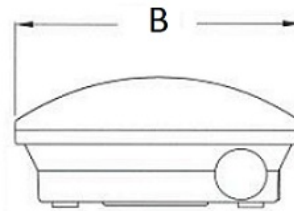

## Installation

Mounted on a wall or ceiling.

## Dimensional characteristics

A	Length	342 mm
B	Width	158 mm
C	Height	74 mm
D	Length (mounting)	250 mm
	Weight	0.8 kg