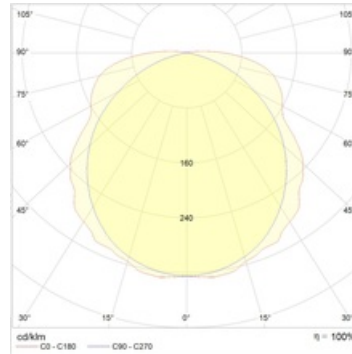

## Dimensional characteristics

A	Length	342 mm
B	Width	158 mm
C	Height	74 mm
D	Length (mounting)	250 mm
	Weight	0.8 kg