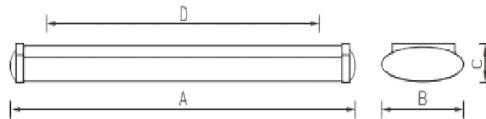

Installation

Mounted on the ceiling surface or suspended on wire ropes (max. 2 m). Suspension kit order code: 2901000240 (2 suspension kits per luminaire). For surface-mounting on a ceiling, the X3 Mounting Kit (order code 2995000030) needs to be ordered.

Design

White powder-painted sheet steel housing. Polymeric end caps. Control gear is installed inside the housing.

Optical part

Prismatic diffuser made of extruded transparent polymeric material.

LTX LS:

LTX LC:

LTX LF:

Dimensional characteristics

A	Length	1590 mm
B	Width	210 mm
C	Height	75 mm
D	Length (mounting)	1300 mm
	Weight	2.9 kg

Technical features

1	Article no.	1055000110
2	Light source	FL
3	Socle	G13
4	Number of Lamps	2
5	Power compatibility	116 W
6	Ballast	ECG
7	Dimming	-
8	Power factor (cosFI)	> 0,96
9	Alternating/direct current (AC/DC)	Yes
10	Rated voltage	230 V
11	Electrical shock protection	I
12	Electromagnetic compatibility (EMC)	Yes
13	Climate application	Clm App4
14	Ambient temperature	+5 to +35 C
15	Housing color	White
16	Fire protection class	-
17	Flickering	<5%
18	Ingress protection (IP)	IP40
19	Mechanical shock protection	IK02/0,2 J
20	Energy efficiency class	A
21	Emergency power supply unit	No
22	Beam angle	-
23	Warranty	36 months