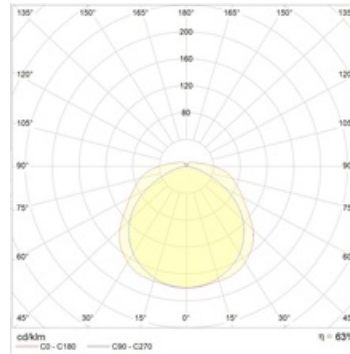

LTX 258 HF

LTX Luminaires with a prismatic diffuser

Description

Ceiling-mounted luminaire. The prismatic diffuser produces soft diffused light, distributing it evenly in the room. A T5 fluorescent lamp with a high luminous efficacy, good color rendering, and long service life is used as the light source.

Installation

Mounted on the ceiling surface or suspended on wire ropes (max. 2 m). Suspension kit order code: 2901000240 (2 suspension kits per luminaire). For surface-mounting on a ceiling, the X3 Mounting Kit (order code 2995000030) needs to be ordered.

Design

White powder-painted sheet steel housing. Polymeric end caps. Control gear is installed inside the housing.

Optical part

Prismatic diffuser made of extruded transparent polymeric material.