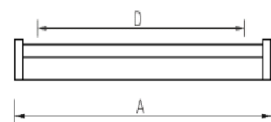

Installation

Mounted on the ceiling surface or suspended on wire ropes (max. 2 m). Suspension kit order code: 2901000240 (2 suspension kits per luminaire). For surface-mounting on a ceiling, the X3 Mounting Kit (order code 2995000030) needs to be ordered.

Design

White powder-painted sheet steel housing. Polymeric end caps. Control gear is installed inside the housing.

Optical part

Prismatic diffuser made of extruded transparent polymeric material.

LTX LS:

LTX LC:

LTX LF:

Dimensional characteristics

A	Length	1590 mm
B	Width	210 mm
C	Height	75 mm
D	Length (mounting)	1300 mm
	Weight	2.9 kg

Technical features

1	Article no.	1055000110
2	Light source	FL
3	Socle	G13
4	Number of Lamps	2
5	Power compatibility	116 W
6	Ballast	ECG
7	Dimming	-
8	Power factor (cosFI)	> 0,96
9	Alternating/direct current (AC/DC)	Yes
10	Rated voltage	230 V
11	Electrical shock protection	I
12	Electromagnetic compatibility (EMC)	Yes
13	Climate application	Clm App4
14	Ambient temperature	+5 to +35 C
15	Housing color	White
16	Fire protection class	-
17	Flickering	<5%
18	Ingress protection (IP)	IP40
19	Mechanical shock protection	IK02/0,2 J
20	Energy efficiency class	A
21	Emergency power supply unit	No
22	Beam angle	-
23	Warranty	36 months