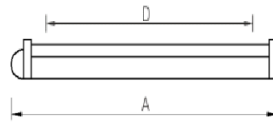

Installation

Mounted on the ceiling surface or suspended on wire ropes (max. 2 m). Suspension kit order code: 2901000240 (2 suspension kits per luminaire). For surface-mounting on a ceiling, the X3 Mounting Kit (order code 2995000030) needs to be ordered.

Design

White powder-painted sheet steel housing. Polymeric end caps. Control gear is installed inside the housing.

Optical part

Prismatic diffuser made of extruded transparent polymeric material.

LTX LS:

LTX LC:

LTX LF:

Dimensional characteristics

A	Length	1590 mm
B	Width	210 mm
C	Height	75 mm
D	Length (mounting)	1300 mm
	Weight	2.9 kg

Technical features

1	Article no.	1055000110
2	Light source	FL
3	Socle	G13
4	Number of Lamps	2
5	Power compatibility	116 W
6	Ballast	ECG
7	Dimming	-
8	Power factor (cosFI)	> 0,96
9	Alternating/direct current (AC/DC)	Yes
10	Rated voltage	230 V
11	Electrical shock protection	I
12	Electromagnetic compatibility (EMC)	Yes
13	Climate application	Clm App4
14	Ambient temperature	+5 to +35 C
15	Housing color	White
16	Fire protection class	-
17	Flickering	<5%
18	Ingress protection (IP)	IP40
19	Mechanical shock protection	IK02/0,2 J
20	Energy efficiency class	A
21	Emergency power supply unit	No
22	Beam angle	-
23	Warranty	36 months