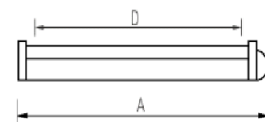

Design

White powder-painted sheet steel housing. Polymeric end caps. Control gear is installed inside the housing.

Optical part

Prismatic diffuser made of extruded transparent polymeric material.

LTX LS:

LTX LC:

LTX LF:

Dimensional characteristics

A	Length	1590 mm
B	Width	210 mm
C	Height	75 mm
D	Length (mounting)	1300 mm
	Weight	2.9 kg

Technical features

1	Article no.	1055000110
2	Light source	FL
3	Socle	G13
4	Number of Lamps	2
5	Power compatibility	116 W
6	Ballast	ECG
7	Dimming	-
8	Power factor (cosFI)	> 0,96
9	Alternating/direct current (AC/DC)	Yes
10	Rated voltage	230 V
11	Electrical shock protection	I
12	Electromagnetic compatibility (EMC)	Yes
13	Climate application	Clm App4
14	Ambient temperature	+5 to +35 C
15	Housing color	White
16	Fire protection class	-
17	Flickering	<5%
18	Ingress protection (IP)	IP40
19	Mechanical shock protection	IK02/0,2 J
20	Energy efficiency class	A
21	Emergency power supply unit	No
22	Beam angle	-
23	Warranty	36 months