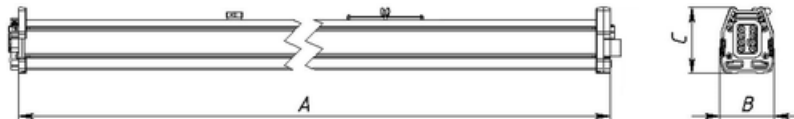

Installation

Installation on the ceiling surface using brackets or suspensions. The minimum number of suspensions for installation in a line is as follows: 1 suspension/bracket set per 1.5-meter luminaire and 2 suspension/bracket sets per 3-meter luminaire. Luminaires are hooked up using connectors installed in the end sides. Power supply is carried out using the power supply set - Power supply set LED MALL PlugIN.

Design

White powder coated extruded aluminum housing. The power supply unit is installed inside the housing.

Optical part

PMMA opal diffuser or lens. LED type: SMD.

Package

The ceiling bracket kit for surface mounting, suspension kit and set of power supply should be ordered separately.

Product picture:

Dimensions:

A	Length	1510 mm
B	Width	65 mm
C	Height	77 mm
D	Length (mounting)	700 mm
	Weight	2.5 kg

Technical features

1	Article no.	1997031790
2	Light source	-
3	Luminous flux	0 lm
4	Power compatibility	0 W
5	Energy efficiency	0 lm/W
6	Color rendering index (CRI)	-
7	Color temperature	-
8	Power factor (cosFI)	-
9	Alternating/direct current (AC/DC)	Yes
10	Dimming	-
11	Rated voltage	230 V
12	Electrical shock protection	I
13	Electromagnetic compatibility (EMC)	Yes
14	Climate application	Clm App2
15	Ambient temperature	-25 to +40 C
16	Housing color	White
17	Fire protection class	-
18	Flickering	-
19	Ingress protection (IP)	IP54
20	Mechanical shock protection	IK02/0,2 J
21	Energy efficiency class	-
22	Emergency power supply unit	No
23	Beam angle	-
24	Warranty	60 months
25	Autonomy in emergency mode	-
26	Light flux in emergency mode	-
27	Color of light	-