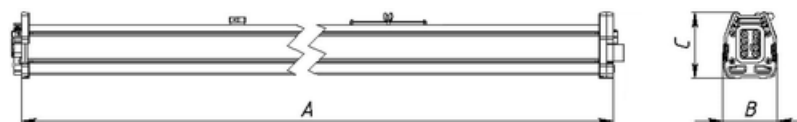

Installation

Installation on the ceiling surface using brackets or suspensions. The minimum number of suspensions for installation in a line is as follows: 1 suspension/bracket set per 1.5-meter luminaire and 2 suspension/bracket sets per 3-meter luminaire. Luminaires are hooked up using connectors installed in the end sides. Power supply is carried out using the power supply set - Power supply set LED MALL PlugIN.

Design

White powder coated extruded aluminum housing. The power supply unit is installed inside the housing.

Optical part

PMMA opal diffuser or lens. LED type: SMD.

Package

The ceiling bracket kit for surface mounting, suspension kit and set of power supply should be ordered separately.

Product picture:

Light distribution:

Dimensions:

A	Length	1510 mm
B	Width	65 mm
C	Height	77 mm
D	Length (mounting)	700 mm
	Weight	3.6 kg

Technical features

1	Article no.	1997030800
2	Light source	LED
3	Luminous flux	8900 lm
4	Power compatibility	60 W
5	Energy efficiency	148 lm/W
6	Color rendering index (CRI)	>80
7	Color temperature	4000 K
8	Power factor (cosFI)	> 0,98
9	Alternating/direct current (AC/DC)	Yes
10	Dimming	-
11	Rated voltage	230 V
12	Electrical shock protection	I
13	Electromagnetic compatibility (EMC)	Yes
14	Climate application	Clm App2
15	Ambient temperature	-25 to +40 C
16	Housing color	White
17	Fire protection class	-
18	Flickering	<5%
19	Ingress protection (IP)	IP54
20	Mechanical shock protection	IK02/0,2 J
21	Energy efficiency class	A++
22	Emergency power supply unit	No
23	Beam angle	D120
24	Warranty	60 months
25	Autonomy in emergency mode	-
26	Light flux in emergency mode	-
27	Color of light	White