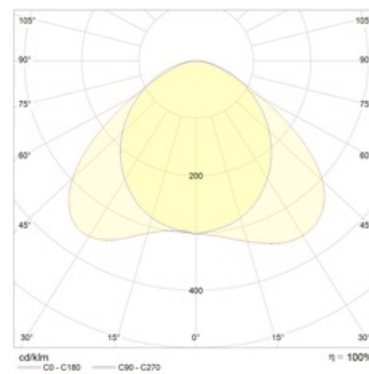

Product picture:

Light distribution:

Dimensions:

A	Length	1510 mm
B	Width	65 mm
C	Height	77 mm
D	Length (mounting)	700 mm
	Weight	3.6 kg

Technical features

1	Article no.	1997030800
2	Light source	LED
3	Luminous flux	8900 lm
4	Power compatibility	60 W
5	Energy efficiency	148 lm/W
6	Color rendering index (CRI)	>80
7	Color temperature	4000 K
8	Power factor (cosFI)	> 0,98
9	Alternating/direct current (AC/DC)	Yes
10	Dimming	-
11	Rated voltage	230 V
12	Electrical shock protection	I
13	Electromagnetic compatibility (EMC)	Yes
14	Climate application	Clm App2
15	Ambient temperature	-25 to +40 C
16	Housing color	White
17	Fire protection class	-
18	Flickering	<5%
19	Ingress protection (IP)	IP54
20	Mechanical shock protection	IK02/0,2 J
21	Energy efficiency class	A++
22	Emergency power supply unit	No
23	Beam angle	D120
24	Warranty	60 months
25	Autonomy in emergency mode	-
26	Light flux in emergency mode	-
27	Color of light	White