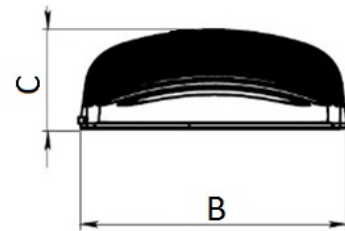

Installation

Post top or side entry mounting \varnothing 48/60.

Design

Housing and universal adjustable mounting fixture made of die-cast aluminum. A driver is installed inside the housing.

Optical part

Complex group optics with special road wide distribution. Diffuser is made of tempered glass. LED type - SMD.

Dimensional characteristics

A	Length	722 mm
B	Width	265 mm
C	Height	91 mm
D	Diameter (mounting)	60 mm
	Weight	10.5 kg

Technical features

1	Article no.	1997013890
2	Light source	LED
3	Luminous flux	7425 lm
4	Power compatibility	55 W
5	Energy efficiency	135 lm/W
6	Color rendering index (CRI)	>70
7	Color temperature	5000 K
8	Power factor (cosFI)	> 0,95
9	Alternating/direct current (AC/DC)	No
10	Dimming	-
11	Rated voltage	230 V
12	Electrical shock protection	I
13	Electromagnetic compatibility (EMC)	Yes
14	Climate application	Clm App1
15	Ambient temperature	-40 to +40 C
16	Housing color	Silver
17	Fire protection class	III
18	Flickering	<45%
19	Ingress protection (IP)	IP66
20	Mechanical shock protection	IK09/10 J
21	Energy efficiency class	A+
22	Inrush current	32 A
23	Inrush current impulse time	267 µs
24	Emergency power supply unit	No
25	Beam angle	D150/80
26	Warranty	60 months
27	Autonomy in emergency mode	-
28	Light flux in emergency mode	-
29	Color of light	Белый