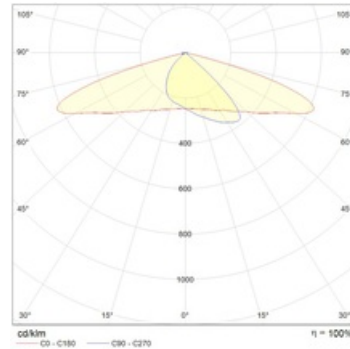

Dimensional characteristics

A	Length	722 mm
B	Width	265 mm
C	Height	91 mm
D	Diameter (mounting)	60 mm
	Weight	10.5 kg

Technical features

1	Article no.	1997013890
2	Light source	LED
3	Luminous flux	7425 lm
4	Power compatibility	55 W
5	Energy efficiency	135 lm/W
6	Color rendering index (CRI)	>70
7	Color temperature	5000 K
8	Power factor (cosFI)	> 0,95
9	Alternating/direct current (AC/DC)	No
10	Dimming	-
11	Rated voltage	230 V
12	Electrical shock protection	I
13	Electromagnetic compatibility (EMC)	Yes
14	Climate application	Clm App1
15	Ambient temperature	-40 to +40 C
16	Housing color	Silver
17	Fire protection class	III
18	Flickering	<45%
19	Ingress protection (IP)	IP66
20	Mechanical shock protection	IK09/10 J
21	Energy efficiency class	A+
22	Inrush current	32 A
23	Inrush current impulse time	267 µs
24	Emergency power supply unit	No
25	Beam angle	D150/80
26	Warranty	60 months
27	Autonomy in emergency mode	-
28	Light flux in emergency mode	-
29	Color of light	Белый