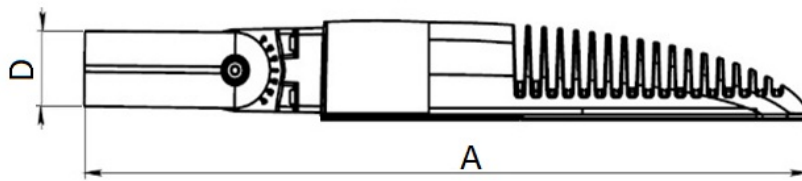

FREGAT LED 55 (W) 5000K /E/

Arm-mounted luminaires

Description

Street luminaire series with a unique optical systems, wide range of wattages, elegant design, optimum lighting characteristics, and a universal rotary mounting bracket. FREGAT LED is an effective solution for illuminating roadways of different categories.

Installation

Post top or side entry mounting \varnothing 48/60.

Design

Housing and universal adjustable mounting fixture made of die-cast aluminum. A driver is installed inside the housing.

Optical part

Complex group optics with special road wide distribution. Diffuser is made of tempered glass. LED type - SMD.

Dimensional characteristics

A	Length	722 mm
B	Width	265 mm
C	Height	91 mm
D	Diameter (mounting)	60 mm
	Weight	10.5 kg

Technical features

1	Article no.	1997013890
2	Light source	LED
3	Luminous flux	7425 lm
4	Power compatibility	55 W
5	Energy efficiency	135 lm/W
6	Color rendering index (CRI)	>70
7	Color temperature	5000 K
8	Power factor (cosFI)	> 0,95
9	Alternating/direct current (AC/DC)	No
10	Dimming	-
11	Rated voltage	230 V
12	Electrical shock protection	I
13	Electromagnetic compatibility (EMC)	Yes
14	Climate application	Clm App1
15	Ambient temperature	-40 to +40 C
16	Housing color	Silver
17	Fire protection class	III
18	Flickering	<45%
19	Ingress protection (IP)	IP66
20	Mechanical shock protection	IK09/10 J
21	Energy efficiency class	A+
22	Inrush current	32 A
23	Inrush current impulse time	267 µs
24	Emergency power supply unit	No
25	Beam angle	D150/80
26	Warranty	60 months
27	Autonomy in emergency mode	-
28	Light flux in emergency mode	-
29	Color of light	Белый