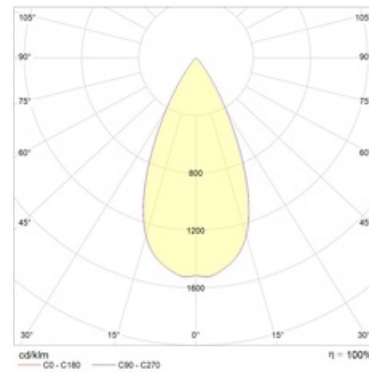

FIORE 18 WH D45 4000K (with driver)

Recessed LED-based luminaire

Description

Recessed LED downlight, made of aluminum, painted matt paint. Optical part protected by glass. Standard color: WH – white. Standard reflector – 45 degr.

Optical part

Opal diffuser

Product picture:

Light distribution:

Dimensions:

A	Diameter	110 mm
C	Height	122 mm
D	Diameter (mounting)	100 mm
Weight		0.5 kg

Technical features

1	Article no.	1237000170
2	Light source	LED
3	Luminous flux	2100 lm
4	Power compatibility	20 W
5	Energy efficiency	105 lm/W
6	Color rendering index (CRI)	>80
7	Color temperature	4000 K
8	Power factor (cosFI)	> 0,90
9	Alternating/direct current (AC/DC)	No
10	Dimming	-
11	Rated voltage	230 V
12	Electrical shock protection	II
13	Electromagnetic compatibility (EMC)	Yes
14	Climate application	Clm App4
15	Ambient temperature	+5 to +35 C
16	Housing color	White
17	Fire protection class	III
18	Flickering	<15%
19	Ingress protection (IP)	IP20
20	Mechanical shock protection	IK02/0,2 J
21	Energy efficiency class	A+
22	Emergency power supply unit	No
23	Beam angle	D45
24	Warranty	60 months
25	Autonomy in emergency mode	-
26	Light flux in emergency mode	-
27	Color of light	White