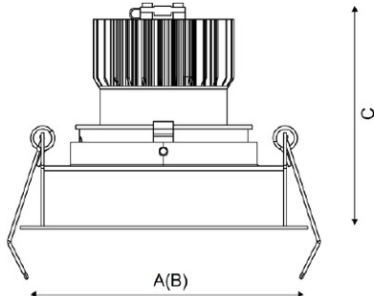

FIORE 18 WH D45 4000K (with driver)

Recessed LED-based luminaire

Description

Recessed LED downlight, made of aluminum, painted matt paint. Optical part protected by glass. Standard color: WH – white. Standard reflector – 45 degr.

Installation

Installed in ceilings.

Design

The body is made of aluminium. Decorative frame is made from aluminium and painted from matt white. The luminaire have a protective glass or lens. Depending on the type luminaire used (grid, matt difusser, prisma etc.) different versions are available.

Optical part

Opal diffuser

Product picture:

Light distribution:

Dimensions:

A	Diameter	110 mm
C	Height	122 mm
D	Diameter (mounting)	100 mm
Weight		0.5 kg

Technical features

1	Article no.	1237000170
2	Light source	LED
3	Luminous flux	2100 lm
4	Power compatibility	20 W
5	Energy efficiency	105 lm/W
6	Color rendering index (CRI)	>80
7	Color temperature	4000 K
8	Power factor (cosFI)	> 0,90
9	Alternating/direct current (AC/DC)	No
10	Dimming	-
11	Rated voltage	230 V
12	Electrical shock protection	II
13	Electromagnetic compatibility (EMC)	Yes
14	Climate application	Clm App4
15	Ambient temperature	+5 to +35 C
16	Housing color	White
17	Fire protection class	III
18	Flickering	<15%
19	Ingress protection (IP)	IP20
20	Mechanical shock protection	IK02/0,2 J
21	Energy efficiency class	A+
22	Emergency power supply unit	No
23	Beam angle	D45
24	Warranty	60 months
25	Autonomy in emergency mode	-
26	Light flux in emergency mode	-
27	Color of light	White