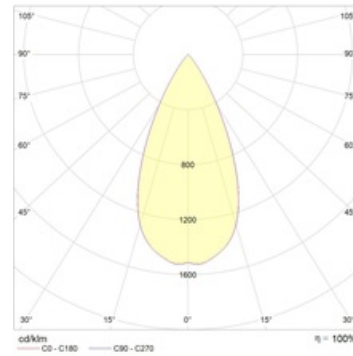

### Description

Recessed LED downlight, made of aluminum, painted matt paint. Optical part protected by glass. Standard color: WH – white. Standard reflector – 45 degr.

### Installation

Installed in ceilings.

## Dimensional characteristics

A	Diameter	110 mm
C	Height	122 mm
D	Diameter (mounting)	100 mm
	Weight	0.5 kg