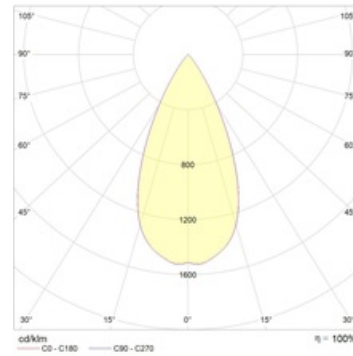

FIORE 07 WH D45 3000K (with driver)

Recessed LED-based luminaire

Description

Recessed LED downlight, made of aluminum, painted matt paint. Optical part protected by glass. Standard color: WH – white. Standard reflector – 45 degr.

Optical part

Opal diffuser

Dimensional characteristics

A	Diameter	110 mm
C	Height	78 mm
D	Diameter (mounting)	100 mm
	Weight	0.3 kg

Technical features

1	Article no.	1237000030
2	Light source	LED
3	Luminous flux	725 lm
4	Power compatibility	9 W
5	Energy efficiency	81 lm/W
6	Color rendering index (CRI)	>80
7	Color temperature	3000 K
8	Power factor (cosFI)	> 0,80
9	Alternating/direct current (AC/DC)	No
10	Dimming	-
11	Rated voltage	230 V
12	Electrical shock protection	II
13	Electromagnetic compatibility (EMC)	No
14	Climate application	Clim App4
15	Ambient temperature	+5 to +35 C
16	Housing color	White
17	Fire protection class	III
18	Flickering	<5%
19	Ingress protection (IP)	IP20
20	Mechanical shock protection	IK02/0,2 J
21	Energy efficiency class	A+
22	Inrush current	30 A
23	Inrush current impulse time	1.5 µs
24	Emergency power supply unit	No
25	Beam angle	D45
26	Warranty	60 months
27	Autonomy in emergency mode	-
28	Light flux in emergency mode	-