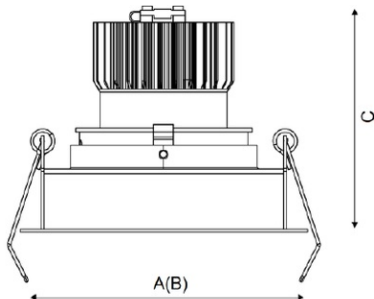

Faro 3 (w/o driver) /E/

Recessed LED-based luminaire

Description

Recessed LED downlight, made of aluminum, painted matt paint. Optical part protected by glass. Standard color: WH – white. Standard reflector – 45 degr.

Installation

Installed in ceilings.

Design

The body is made of aluminium. Decorative frame is made from aluminium and painted from matt white. The luminaire have a protective glass or lens. Depending on the type luminaire used (grid, matt difusser, prisma etc.) different versions are available.

Optical part

Reflector.

Product picture:

Light distribution:

Dimensions:

A	Diameter	45 mm
C	Height	45 mm
D	Diameter (mounting)	40 mm
Weight		0.1 kg

Technical features

1	Article no.	1997022710
2	Light source	LED
3	Luminous flux	250 lm
4	Power compatibility	3 W
5	Energy efficiency	83 lm/W
6	Color rendering index (CRI)	>80
7	Color temperature	3000 K
8	Power factor (cosFI)	> 0,90
9	Alternating/direct current (AC/DC)	No
10	Dimming	-
11	Rated voltage	8 V
12	Electrical shock protection	III
13	Electromagnetic compatibility (EMC)	Yes
14	Climate application	Clm App4
15	Ambient temperature	+5 to +35 C
16	Housing color	White
17	Fire protection class	III
18	Flickering	<15%
19	Ingress protection (IP)	IP20
20	Mechanical shock protection	IK02/0,2 J
21	Energy efficiency class	A+
22	Emergency power supply unit	No
23	Beam angle	D120
24	Warranty	60 months
25	Autonomy in emergency mode	-
26	Light flux in emergency mode	-
27	Color of light	White