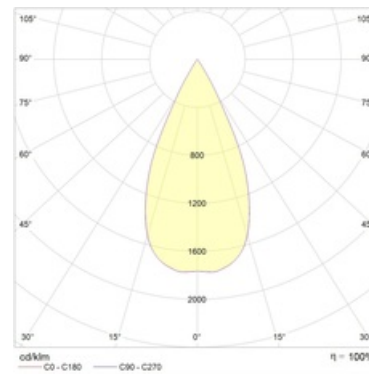

Faro 3 (w/o driver) /E/

Recessed LED-based luminaire

Description

Recessed LED downlight, made of aluminum, painted matt paint. Optical part protected by glass. Standard color: WH – white. Standard reflector – 45 degr.

Installation

Installed in ceilings.

Design

The body is made of aluminium. Decorative frame is made from aluminium and painted from matt white. The luminaire have a protective glass or lens. Depending on the type luminaire used (grid, matt difusser, prisma etc.) different versions are available.

Optical part

Reflector.

Product picture:

Light distribution:

Dimensions:

A	Diameter	45 mm
C	Height	45 mm
D	Diameter (mounting)	40 mm
Weight		0.1 kg

Technical features

1	Article no.	1997022710
2	Light source	LED
3	Luminous flux	250 lm
4	Power compatibility	3 W
5	Energy efficiency	83 lm/W
6	Color rendering index (CRI)	>80
7	Color temperature	3000 K
8	Power factor (cosFI)	> 0,90
9	Alternating/direct current (AC/DC)	No
10	Dimming	-
11	Rated voltage	8 V
12	Electrical shock protection	III
13	Electromagnetic compatibility (EMC)	Yes
14	Climate application	Clm App4
15	Ambient temperature	+5 to +35 C
16	Housing color	White
17	Fire protection class	III
18	Flickering	<15%
19	Ingress protection (IP)	IP20
20	Mechanical shock protection	IK02/0,2 J
21	Energy efficiency class	A+
22	Emergency power supply unit	No
23	Beam angle	D120
24	Warranty	60 months
25	Autonomy in emergency mode	-
26	Light flux in emergency mode	-
27	Color of light	White