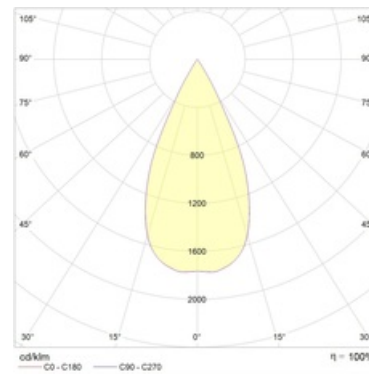

#### Description

Recessed LED downlight, made of aluminum, painted matt paint. Optical part protected by glass. Standard color: WH – white. Standard reflector – 45 degr.

#### Dimensions:

<b>A</b>	<b>Diameter</b>	<b>115 mm</b>
<b>C</b>	<b>Height</b>	<b>150 mm</b>
<b>D</b>	<b>Diameter (mounting)</b>	<b>108 mm</b>
<b>Weight</b>		<b>0.6 kg</b>