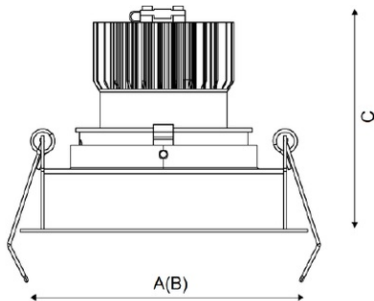

FARO 26 WH D45 3000K (with driver)

Recessed LED-based luminaire

Description

Recessed LED downlight, made of aluminum, painted matt paint. Optical part protected by glass. Standard color: WH – white. Standard reflector – 45 degr.

Installation

Installed in ceilings.

Design

The body is made of aluminium. Decorative frame is made from aluminium and painted from matt white. The luminaire have a protective glass or lens. Depending on the type luminaire used (grid, matt difusser, prisma etc.) different versions are available.

Optical part

Reflector.

Product picture:

Light distribution:

Dimensions:

A	Diameter	115 mm
C	Height	150 mm
D	Diameter (mounting)	108 mm
Weight		0.6 kg

Technical features

1	Article no.	1542000510
2	Light source	LED
3	Luminous flux	2400 lm
4	Power compatibility	26 W
5	Energy efficiency	92 lm/W
6	Color rendering index (CRI)	>80
7	Color temperature	3000 K
8	Power factor (cosFI)	> 0,90
9	Alternating/direct current (AC/DC)	No
10	Dimming	-
11	Rated voltage	230 V
12	Electrical shock protection	II
13	Electromagnetic compatibility (EMC)	Yes
14	Climate application	Clm App4
15	Ambient temperature	0 to +40 C
16	Housing color	White
17	Fire protection class	III
18	Flickering	<5%
19	Ingress protection (IP)	IP20
20	Mechanical shock protection	IK02/0,2 J
21	Energy efficiency class	A+
22	Emergency power supply unit	No
23	Beam angle	D45
24	Warranty	60 months
25	Autonomy in emergency mode	-
26	Light flux in emergency mode	-
27	Color of light	White