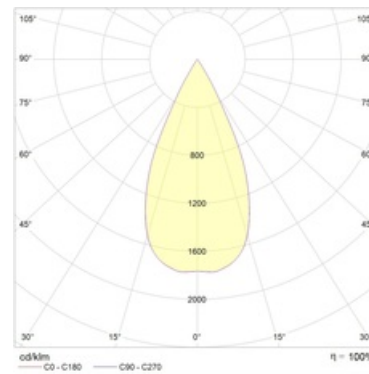

FARO 26 WH D45 3000K (with driver)

Recessed LED-based luminaire

Description

Recessed LED downlight, made of aluminum, painted matt paint. Optical part protected by glass. Standard color: WH – white. Standard reflector – 45 degr.

Installation

Installed in ceilings.

Design

The body is made of aluminium. Decorative frame is made from aluminium and painted from matt white. The luminaire have a protective glass or lens. Depending on the type luminaire used (grid, matt difusser, prisma etc.) different versions are available.

Optical part

Reflector.

Product picture:

Light distribution:

Dimensions:

A	Diameter	115 mm
C	Height	150 mm
D	Diameter (mounting)	108 mm
Weight		0.6 kg

Technical features

1	Article no.	1542000510
2	Light source	LED
3	Luminous flux	2400 lm
4	Power compatibility	26 W
5	Energy efficiency	92 lm/W
6	Color rendering index (CRI)	>80
7	Color temperature	3000 K
8	Power factor (cosFI)	> 0,90
9	Alternating/direct current (AC/DC)	No
10	Dimming	-
11	Rated voltage	230 V
12	Electrical shock protection	II
13	Electromagnetic compatibility (EMC)	Yes
14	Climate application	Clm App4
15	Ambient temperature	0 to +40 C
16	Housing color	White
17	Fire protection class	III
18	Flickering	<5%
19	Ingress protection (IP)	IP20
20	Mechanical shock protection	IK02/0,2 J
21	Energy efficiency class	A+
22	Emergency power supply unit	No
23	Beam angle	D45
24	Warranty	60 months
25	Autonomy in emergency mode	-
26	Light flux in emergency mode	-
27	Color of light	White