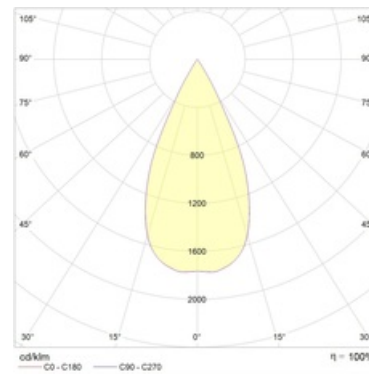

#### Description

Recessed LED downlight, made of aluminum, painted matt paint. Optical part protected by glass. Standard color: WH – white. Standard reflector – 45 degr.

#### Dimensions:

<b>A</b>	<b>Diameter</b>	<b>82 mm</b>
<b>C</b>	<b>Height</b>	<b>148 mm</b>
<b>D</b>	<b>Diameter (mounting)</b>	<b>77 mm</b>
<b>Weight</b>		<b>0.5 kg</b>