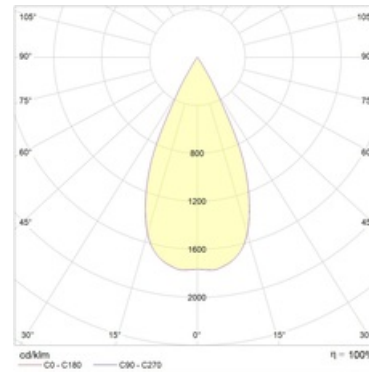

#### Description

Recessed LED downlight, made of aluminum, painted matt paint. Optical part protected by glass. Standard color: WH – white. Standard reflector – 45 degr.

#### Dimensions:

<b>A</b>	<b>Diameter</b>	<b>82 mm</b>
<b>C</b>	<b>Height</b>	<b>148 mm</b>
<b>D</b>	<b>Diameter (mounting)</b>	<b>77 mm</b>
<b>Weight</b>		<b>0.5 kg</b>