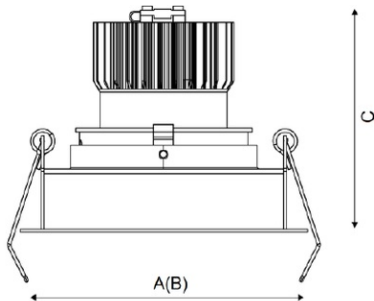

FARO 13 DG D45 3000K (with driver)

Recessed LED-based luminaire

Description

Recessed LED downlight, made of aluminum, painted matt paint. Optical part protected by glass. Standard color: WH – white. Standard reflector – 45 degr.

Installation

Installed in ceilings.

Design

The body is made of aluminium. Decorative frame is made from aluminium and painted from matt white. The luminaire have a protective glass or lens. Depending on the type luminaire used (grid, matt difusser, prisma etc.) different versions are available.

Optical part

Reflector.

Product picture:

Light distribution:

Dimensions:

A	Diameter	82 mm
C	Height	115 mm
D	Diameter (mounting)	77 mm
Weight		0.4 kg

Technical features

1	Article no.	1542000370
2	Light source	LED
3	Luminous flux	1250 lm
4	Power compatibility	15 W
5	Energy efficiency	83 lm/W
6	Color rendering index (CRI)	>80
7	Color temperature	3000 K
8	Power factor (cosFI)	> 0,90
9	Alternating/direct current (AC/DC)	No
10	Dimming	-
11	Rated voltage	230 V
12	Electrical shock protection	II
13	Electromagnetic compatibility (EMC)	Yes
14	Climate application	Clm App4
15	Ambient temperature	0 to +40 C
16	Housing color	Grey
17	Fire protection class	III
18	Flickering	<15%
19	Ingress protection (IP)	IP20
20	Mechanical shock protection	IK02/0,2 J
21	Energy efficiency class	A
22	Emergency power supply unit	No
23	Beam angle	D45
24	Warranty	60 months
25	Autonomy in emergency mode	-
26	Light flux in emergency mode	-
27	Color of light	White