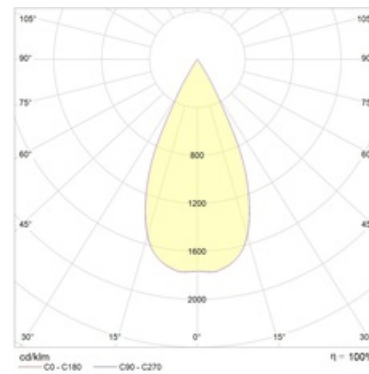

FARO 13 DG D45 3000K (with driver)

Recessed LED-based luminaire

Description

Recessed LED downlight, made of aluminum, painted matt paint. Optical part protected by glass. Standard color: WH – white. Standard reflector – 45 degr.

Installation

Installed in ceilings.

Design

The body is made of aluminium. Decorative frame is made from aluminium and painted from matt white. The luminaire have a protective glass or lens. Depending on the type luminaire used (grid, matt difusser, prisma etc.) different versions are available.

Optical part

Reflector.

Product picture:

Light distribution:

Dimensions:

A	Diameter	82 mm
C	Height	115 mm
D	Diameter (mounting)	77 mm
Weight		0.4 kg

Technical features

1	Article no.	1542000370
2	Light source	LED
3	Luminous flux	1250 lm
4	Power compatibility	15 W
5	Energy efficiency	83 lm/W
6	Color rendering index (CRI)	>80
7	Color temperature	3000 K
8	Power factor (cosFI)	> 0,90
9	Alternating/direct current (AC/DC)	No
10	Dimming	-
11	Rated voltage	230 V
12	Electrical shock protection	II
13	Electromagnetic compatibility (EMC)	Yes
14	Climate application	Clm App4
15	Ambient temperature	0 to +40 C
16	Housing color	Grey
17	Fire protection class	III
18	Flickering	<15%
19	Ingress protection (IP)	IP20
20	Mechanical shock protection	IK02/0,2 J
21	Energy efficiency class	A
22	Emergency power supply unit	No
23	Beam angle	D45
24	Warranty	60 months
25	Autonomy in emergency mode	-
26	Light flux in emergency mode	-
27	Color of light	White