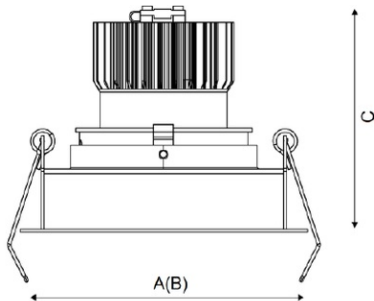

FARO 07 WH D45 4000K (with driver)

Recessed LED-based luminaire

Description

Recessed LED downlight, made of aluminum, painted matt paint. Optical part protected by glass. Standard color: WH – white. Standard reflector – 45 degr.

Installation

Installed in ceilings.

Design

The body is made of aluminium. Decorative frame is made from aluminium and painted from matt white. The luminaire have a protective glass or lens. Depending on the type luminaire used (grid, matt difusser, prisma etc.) different versions are available.

Optical part

Reflector.

Product picture:

Light distribution:

Dimensions:

A	Diameter	82 mm
C	Height	95 mm
D	Diameter (mounting)	77 mm
	Weight	0.4 kg

Technical features

1	Article no.	1542000410
2	Light source	LED
3	Luminous flux	650 lm
4	Power compatibility	9 W
5	Energy efficiency	72 lm/W
6	Color rendering index (CRI)	>80
7	Color temperature	4000 K
8	Power factor (cosFI)	> 0,90
9	Alternating/direct current (AC/DC)	No
10	Dimming	-
11	Rated voltage	230 V
12	Electrical shock protection	II
13	Electromagnetic compatibility (EMC)	Yes
14	Climate application	Clm App4
15	Ambient temperature	0 to +40 C
16	Housing color	White
17	Fire protection class	III
18	Flickering	<5%
19	Ingress protection (IP)	IP20
20	Mechanical shock protection	IK02/0,2 J
21	Energy efficiency class	A
22	Emergency power supply unit	No
23	Beam angle	D45
24	Warranty	60 months
25	Autonomy in emergency mode	-
26	Light flux in emergency mode	-
27	Color of light	White