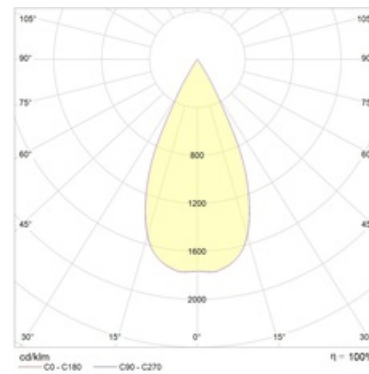

FARO 07 WH D45 4000K (with driver)

Recessed LED-based luminaire

Description

Recessed LED downlight, made of aluminum, painted matt paint. Optical part protected by glass. Standard color: WH – white. Standard reflector – 45 degr.

Installation

Installed in ceilings.

Design

The body is made of aluminium. Decorative frame is made from aluminium and painted from matt white. The luminaire have a protective glass or lens. Depending on the type luminaire used (grid, matt difusser, prisma etc.) different versions are available.

Optical part

Reflector.

Product picture:

Light distribution:

Dimensions:

A	Diameter	82 mm
C	Height	95 mm
D	Diameter (mounting)	77 mm
	Weight	0.4 kg

Technical features

1	Article no.	1542000410
2	Light source	LED
3	Luminous flux	650 lm
4	Power compatibility	9 W
5	Energy efficiency	72 lm/W
6	Color rendering index (CRI)	>80
7	Color temperature	4000 K
8	Power factor (cosFI)	> 0,90
9	Alternating/direct current (AC/DC)	No
10	Dimming	-
11	Rated voltage	230 V
12	Electrical shock protection	II
13	Electromagnetic compatibility (EMC)	Yes
14	Climate application	Clm App4
15	Ambient temperature	0 to +40 C
16	Housing color	White
17	Fire protection class	III
18	Flickering	<5%
19	Ingress protection (IP)	IP20
20	Mechanical shock protection	IK02/0,2 J
21	Energy efficiency class	A
22	Emergency power supply unit	No
23	Beam angle	D45
24	Warranty	60 months
25	Autonomy in emergency mode	-
26	Light flux in emergency mode	-
27	Color of light	White