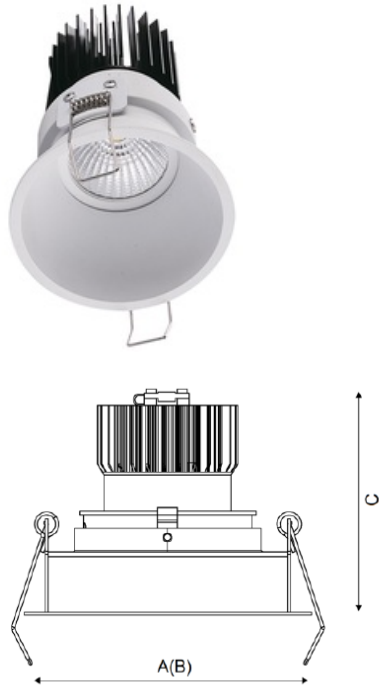

FARO 07 WH D45 3000K (with driver)

Recessed LED-based luminaire

Description

Recessed LED downlight, made of aluminum, painted matt paint. Optical part protected by glass. Standard color: WH – white. Standard reflector – 45 degr.

Installation

Installed in ceilings.

Design

The body is made of aluminium. Decorative frame is made from aluminium and painted from matt white. The luminaire have a protective glass or lens. Depending on the type luminaire used (grid, matt difusser, prisma etc.) different versions are available.

Optical part

Reflector.

Dimensional characteristics

A	Diameter	82 mm
C	Height	95 mm
D	Diameter (mounting)	77 mm
	Weight	0.4 kg

Technical features

1	Article no.	1542000060
2	Light source	LED
3	Luminous flux	625 lm
4	Power compatibility	9 W
5	Energy efficiency	69 lm/W
6	Color rendering index (CRI)	>80
7	Color temperature	3000 K
8	Power factor (cosFI)	> 0,80
9	Alternating/direct current (AC/DC)	No
10	Dimming	-
11	Rated voltage	230 V
12	Electrical shock protection	II
13	Electromagnetic compatibility (EMC)	Yes
14	Climate application	Clim App4
15	Ambient temperature	+5 to +35 C
16	Housing color	White
17	Fire protection class	III
18	Flickering	<5%
19	Ingress protection (IP)	IP20
20	Mechanical shock protection	IK02/0,2 J
21	Energy efficiency class	A
22	Inrush current	30 A
23	Inrush current impulse time	1.5 µs
24	Emergency power supply unit	No
25	Beam angle	D45
26	Warranty	60 months
27	Autonomy in emergency mode	-
28	Light flux in emergency mode	-