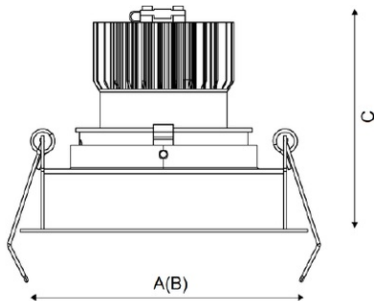

Installation

Installed in ceilings.

Design

The body is made of aluminium. Decorative frame is made from aluminium and painted from matt white. The luminaire have a protective glass or lens. Depending on the type luminaire used (grid, matt difusser, prisma etc.) different versions are available.

Optical part

Reflector.

Product picture:

Light distribution:

Dimensions:

A	Diameter	82 mm
C	Height	95 mm
D	Diameter (mounting)	77 mm
	Weight	0.4 kg

Technical features

1	Article no.	1542000060
2	Light source	LED
3	Luminous flux	650 lm
4	Power compatibility	9 W
5	Energy efficiency	72 lm/W
6	Color rendering index (CRI)	>80
7	Color temperature	3000 K
8	Power factor (cosFI)	> 0,90
9	Alternating/direct current (AC/DC)	No
10	Dimming	-
11	Rated voltage	230 V
12	Electrical shock protection	II
13	Electromagnetic compatibility (EMC)	Yes
14	Climate application	Clm App4
15	Ambient temperature	+5 to +35 C
16	Housing color	White
17	Fire protection class	III
18	Flickering	<5%
19	Ingress protection (IP)	IP20
20	Mechanical shock protection	IK02/0,2 J
21	Energy efficiency class	A
22	Emergency power supply unit	No
23	Beam angle	D45
24	Warranty	60 months
25	Autonomy in emergency mode	-
26	Light flux in emergency mode	-
27	Color of light	White