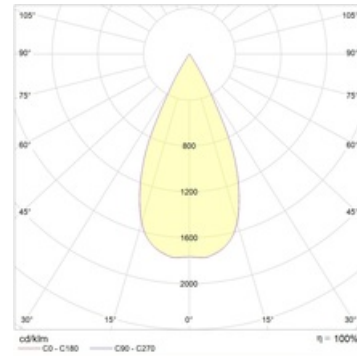

FARO 07 WH D45 3000K (with driver)

Recessed LED-based luminaire

Description

Recessed LED downlight, made of aluminum, painted matt paint. Optical part protected by glass. Standard color: WH – white. Standard reflector – 45 degr.

Installation

Installed in ceilings.

Design

The body is made of aluminium. Decorative frame is made from aluminium and painted from matt white. The luminaire have a protective glass or lens. Depending on the type luminaire used (grid, matt difusser, prisma etc.) different versions are available.

Optical part

Reflector.

Dimensional characteristics

A	Diameter	82 mm
C	Height	95 mm
D	Diameter (mounting)	77 mm
	Weight	0.4 kg

Technical features

1	Article no.	1542000060
2	Light source	LED
3	Luminous flux	625 lm
4	Power compatibility	9 W
5	Energy efficiency	69 lm/W
6	Color rendering index (CRI)	>80
7	Color temperature	3000 K
8	Power factor (cosFI)	> 0,80
9	Alternating/direct current (AC/DC)	No
10	Dimming	-
11	Rated voltage	230 V
12	Electrical shock protection	II
13	Electromagnetic compatibility (EMC)	Yes
14	Climate application	Clim App4
15	Ambient temperature	+5 to +35 C
16	Housing color	White
17	Fire protection class	III
18	Flickering	<5%
19	Ingress protection (IP)	IP20
20	Mechanical shock protection	IK02/0,2 J
21	Energy efficiency class	A
22	Inrush current	30 A
23	Inrush current impulse time	1.5 µs
24	Emergency power supply unit	No
25	Beam angle	D45
26	Warranty	60 months
27	Autonomy in emergency mode	-
28	Light flux in emergency mode	-