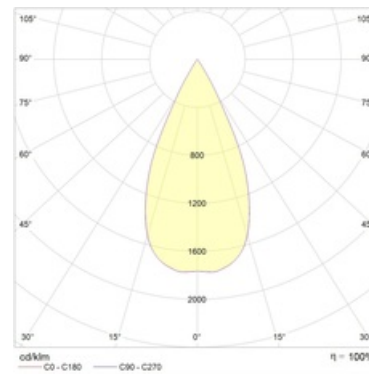

FARO 07 WH D45 3000K (with driver)

Recessed LED-based luminaire

Description

Recessed LED downlight, made of aluminum, painted matt paint. Optical part protected by glass. Standard color: WH – white. Standard reflector – 45 degr.

Installation

Installed in ceilings.

Design

The body is made of aluminium. Decorative frame is made from aluminium and painted from matt white. The luminaire have a protective glass or lens. Depending on the type luminaire used (grid, matt difusser, prisma etc.) different versions are available.

Optical part

Reflector.

Product picture:

Light distribution:

Dimensions:

A	Diameter	82 mm
C	Height	95 mm
D	Diameter (mounting)	77 mm
	Weight	0.4 kg

Technical features

1	Article no.	1542000060
2	Light source	LED
3	Luminous flux	650 lm
4	Power compatibility	9 W
5	Energy efficiency	72 lm/W
6	Color rendering index (CRI)	>80
7	Color temperature	3000 K
8	Power factor (cosFI)	> 0,90
9	Alternating/direct current (AC/DC)	No
10	Dimming	-
11	Rated voltage	230 V
12	Electrical shock protection	II
13	Electromagnetic compatibility (EMC)	Yes
14	Climate application	Clm App4
15	Ambient temperature	+5 to +35 C
16	Housing color	White
17	Fire protection class	III
18	Flickering	<5%
19	Ingress protection (IP)	IP20
20	Mechanical shock protection	IK02/0,2 J
21	Energy efficiency class	A
22	Emergency power supply unit	No
23	Beam angle	D45
24	Warranty	60 months
25	Autonomy in emergency mode	-
26	Light flux in emergency mode	-
27	Color of light	White