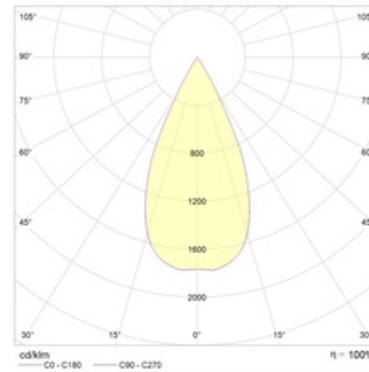

FARO 07 GL D45 4000K (with driver)

Recessed LED-based luminaire

Description

Recessed LED downlight, made of aluminum, painted matt paint. Optical part protected by glass. Standard color: WH – white. Standard reflector – 45 degr.

Installation

Installed in ceilings.

Design

The body is made of aluminium. Decorative frame is made from aluminium and painted from matt white. The luminaire have a protective glass or lens. Depending on the type luminaire used (grid, matt difusser, prisma etc.) different versions are available.

Optical part

Reflector.

Product picture:

Light distribution:

Dimensions:

A	Diameter	82 mm
C	Height	95 mm
D	Diameter (mounting)	77 mm
Weight		0.4 kg

Technical features

1	Article no.	1542000180
2	Light source	LED
3	Luminous flux	650 lm
4	Power compatibility	9 W
5	Energy efficiency	72 lm/W
6	Color rendering index (CRI)	>80
7	Color temperature	4000 K
8	Power factor (cosFI)	> 0,90
9	Alternating/direct current (AC/DC)	No
10	Dimming	-
11	Rated voltage	230 V
12	Electrical shock protection	II
13	Electromagnetic compatibility (EMC)	Yes
14	Climate application	Clm App4
15	Ambient temperature	0 to +40 C
16	Housing color	Golden
17	Fire protection class	III
18	Flickering	<5%
19	Ingress protection (IP)	IP20
20	Mechanical shock protection	IK02/0,2 J
21	Energy efficiency class	A
22	Emergency power supply unit	No
23	Beam angle	D45
24	Warranty	60 months
25	Autonomy in emergency mode	-
26	Light flux in emergency mode	-
27	Color of light	White