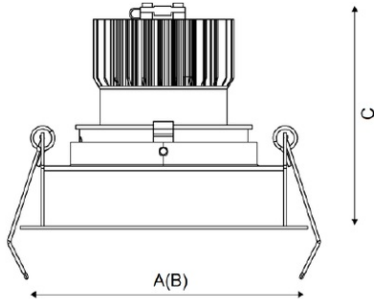

FARO 07 GL D45 4000K (with driver)

Recessed LED-based luminaire

Description

Recessed LED downlight, made of aluminum, painted matt paint. Optical part protected by glass. Standard color: WH – white. Standard reflector – 45 degr.

Installation

Installed in ceilings.

Design

The body is made of aluminium. Decorative frame is made from aluminium and painted from matt white. The luminaire have a protective glass or lens. Depending on the type luminaire used (grid, matt difusser, prisma etc.) different versions are available.

Optical part

Reflector.

Product picture:

Light distribution:

Dimensions:

A	Diameter	82 mm
C	Height	95 mm
D	Diameter (mounting)	77 mm
Weight		0.4 kg

Technical features

1	Article no.	1542000180
2	Light source	LED
3	Luminous flux	650 lm
4	Power compatibility	9 W
5	Energy efficiency	72 lm/W
6	Color rendering index (CRI)	>80
7	Color temperature	4000 K
8	Power factor (cosFI)	> 0,90
9	Alternating/direct current (AC/DC)	No
10	Dimming	-
11	Rated voltage	230 V
12	Electrical shock protection	II
13	Electromagnetic compatibility (EMC)	Yes
14	Climate application	Clm App4
15	Ambient temperature	0 to +40 C
16	Housing color	Golden
17	Fire protection class	III
18	Flickering	<5%
19	Ingress protection (IP)	IP20
20	Mechanical shock protection	IK02/0,2 J
21	Energy efficiency class	A
22	Emergency power supply unit	No
23	Beam angle	D45
24	Warranty	60 months
25	Autonomy in emergency mode	-
26	Light flux in emergency mode	-
27	Color of light	White