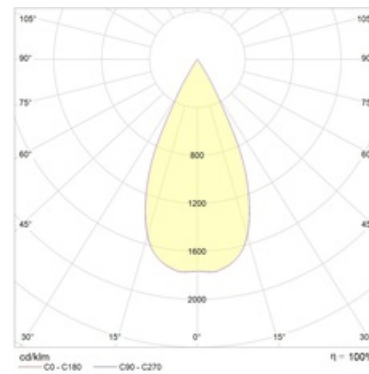

FARO 07 GL D45 3000K (with driver)

Recessed LED-based luminaire

Description

Recessed LED downlight, made of aluminum, painted matt paint. Optical part protected by glass. Standard color: WH – white. Standard reflector – 45 degr.

Installation

Installed in ceilings.

Design

The body is made of aluminium. Decorative frame is made from aluminium and painted from matt white. The luminaire have a protective glass or lens. Depending on the type luminaire used (grid, matt difusser, prisma etc.) different versions are available.

Optical part

Reflector.

Product picture:

Light distribution:

Dimensions:

A	Diameter	82 mm
C	Height	95 mm
D	Diameter (mounting)	77 mm
Weight		0.4 kg

Technical features

1	Article no.	1542000160
2	Light source	LED
3	Luminous flux	650 lm
4	Power compatibility	9 W
5	Energy efficiency	72 lm/W
6	Color rendering index (CRI)	>80
7	Color temperature	3000 K
8	Power factor (cosFI)	> 0,90
9	Alternating/direct current (AC/DC)	No
10	Dimming	-
11	Rated voltage	230 V
12	Electrical shock protection	II
13	Electromagnetic compatibility (EMC)	Yes
14	Climate application	Clm App4
15	Ambient temperature	0 to +40 C
16	Housing color	Golden
17	Fire protection class	III
18	Flickering	<5%
19	Ingress protection (IP)	IP20
20	Mechanical shock protection	IK02/0,2 J
21	Energy efficiency class	A
22	Emergency power supply unit	No
23	Beam angle	D45
24	Warranty	60 months
25	Autonomy in emergency mode	-
26	Light flux in emergency mode	-
27	Color of light	White