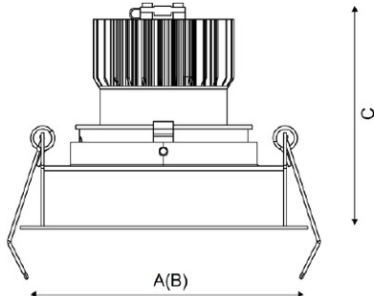

Installation

Installed in ceilings.

Design

The body is made of aluminium. Decorative frame is made from aluminium and painted from matt white. The luminaire have a protective glass or lens. Depending on the type luminaire used (grid, matt difusser, prisma etc.) different versions are available.

Optical part

Reflector.

Product picture:

Light distribution:

Dimensions:

A	Diameter	82 mm
C	Height	95 mm
D	Diameter (mounting)	77 mm
Weight		0.4 kg

Technical features

1	Article no.	1542000160
2	Light source	LED
3	Luminous flux	650 lm
4	Power compatibility	9 W
5	Energy efficiency	72 lm/W
6	Color rendering index (CRI)	>80
7	Color temperature	3000 K
8	Power factor (cosFI)	> 0,90
9	Alternating/direct current (AC/DC)	No
10	Dimming	-
11	Rated voltage	230 V
12	Electrical shock protection	II
13	Electromagnetic compatibility (EMC)	Yes
14	Climate application	Clm App4
15	Ambient temperature	0 to +40 C
16	Housing color	Golden
17	Fire protection class	III
18	Flickering	<5%
19	Ingress protection (IP)	IP20
20	Mechanical shock protection	IK02/0,2 J
21	Energy efficiency class	A
22	Emergency power supply unit	No
23	Beam angle	D45
24	Warranty	60 months
25	Autonomy in emergency mode	-
26	Light flux in emergency mode	-
27	Color of light	White