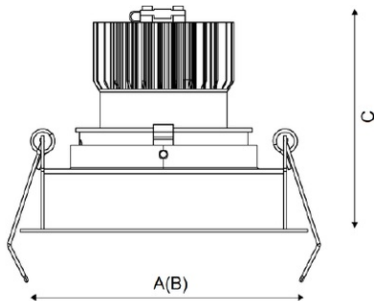

FARO 07 DG D45 4000K (with driver)

Recessed LED-based luminaire

Description

Recessed LED downlight, made of aluminum, painted matt paint. Optical part protected by glass. Standard color: WH – white. Standard reflector – 45 degr.

Installation

Installed in ceilings.

Design

The body is made of aluminium. Decorative frame is made from aluminium and painted from matt white. The luminaire have a protective glass or lens. Depending on the type luminaire used (grid, matt difusser, prisma etc.) different versions are available.

Optical part

Reflector.

Product picture:

Light distribution:

Dimensions:

A	Diameter	82 mm
C	Height	95 mm
D	Diameter (mounting)	77 mm
Weight		0.4 kg

Technical features

1	Article no.	1542000350
2	Light source	LED
3	Luminous flux	650 lm
4	Power compatibility	9 W
5	Energy efficiency	72 lm/W
6	Color rendering index (CRI)	>80
7	Color temperature	4000 K
8	Power factor (cosFI)	> 0,90
9	Alternating/direct current (AC/DC)	No
10	Dimming	-
11	Rated voltage	230 V
12	Electrical shock protection	II
13	Electromagnetic compatibility (EMC)	Yes
14	Climate application	Clm App4
15	Ambient temperature	0 to +40 C
16	Housing color	Grey
17	Fire protection class	III
18	Flickering	<5%
19	Ingress protection (IP)	IP20
20	Mechanical shock protection	IK02/0,2 J
21	Energy efficiency class	A
22	Emergency power supply unit	No
23	Beam angle	D45
24	Warranty	60 months
25	Autonomy in emergency mode	-
26	Light flux in emergency mode	-
27	Color of light	White