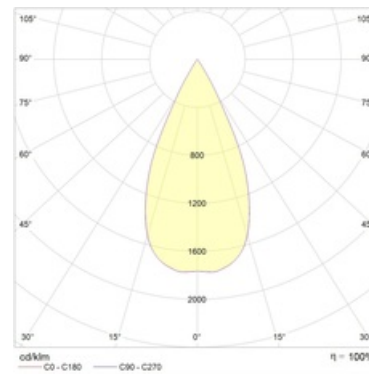

FARO 07 DG D45 4000K (with driver)

Recessed LED-based luminaire

Description

Recessed LED downlight, made of aluminum, painted matt paint. Optical part protected by glass. Standard color: WH – white. Standard reflector – 45 degr.

Installation

Installed in ceilings.

Design

The body is made of aluminium. Decorative frame is made from aluminium and painted from matt white. The luminaire have a protective glass or lens. Depending on the type luminaire used (grid, matt difusser, prisma etc.) different versions are available.

Optical part

Reflector.

Product picture:

Light distribution:

Dimensions:

A	Diameter	82 mm
C	Height	95 mm
D	Diameter (mounting)	77 mm
Weight		0.4 kg

Technical features

1	Article no.	1542000350
2	Light source	LED
3	Luminous flux	650 lm
4	Power compatibility	9 W
5	Energy efficiency	72 lm/W
6	Color rendering index (CRI)	>80
7	Color temperature	4000 K
8	Power factor (cosFI)	> 0,90
9	Alternating/direct current (AC/DC)	No
10	Dimming	-
11	Rated voltage	230 V
12	Electrical shock protection	II
13	Electromagnetic compatibility (EMC)	Yes
14	Climate application	Clm App4
15	Ambient temperature	0 to +40 C
16	Housing color	Grey
17	Fire protection class	III
18	Flickering	<5%
19	Ingress protection (IP)	IP20
20	Mechanical shock protection	IK02/0,2 J
21	Energy efficiency class	A
22	Emergency power supply unit	No
23	Beam angle	D45
24	Warranty	60 months
25	Autonomy in emergency mode	-
26	Light flux in emergency mode	-
27	Color of light	White