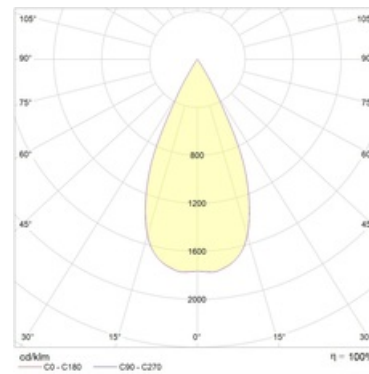

#### Description

Recessed LED downlight, made of aluminum, painted matt paint. Optical part protected by glass. Standard color: WH – white. Standard reflector – 45 degr.

#### Dimensions:

<b>A</b>	<b>Diameter</b>	<b>82 mm</b>
<b>C</b>	<b>Height</b>	<b>95 mm</b>
<b>D</b>	<b>Diameter (mounting)</b>	<b>77 mm</b>
	<b>Weight</b>	<b>0.4 kg</b>