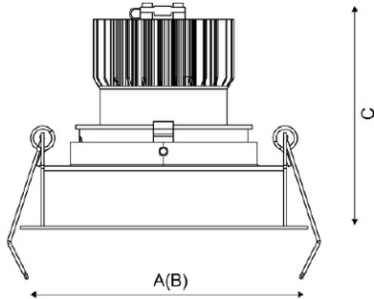

FARO 07 BL D45 4000K (with driver)

Recessed LED-based luminaire

Description

Recessed LED downlight, made of aluminum, painted matt paint. Optical part protected by glass. Standard color: WH – white. Standard reflector – 45 degr.

Installation

Installed in ceilings.

Design

The body is made of aluminium. Decorative frame is made from aluminium and painted from matt white. The luminaire have a protective glass or lens. Depending on the type luminaire used (grid, matt difusser, prisma etc.) different versions are available.

Optical part

Reflector.

Product picture:

Light distribution:

Dimensions:

A	Diameter	82 mm
C	Height	95 mm
D	Diameter (mounting)	77 mm
Weight		0.4 kg

Technical features

1	Article no.	1542000110
2	Light source	LED
3	Luminous flux	650 lm
4	Power compatibility	9 W
5	Energy efficiency	72 lm/W
6	Color rendering index (CRI)	>80
7	Color temperature	4000 K
8	Power factor (cosFI)	> 0,90
9	Alternating/direct current (AC/DC)	No
10	Dimming	-
11	Rated voltage	230 V
12	Electrical shock protection	II
13	Electromagnetic compatibility (EMC)	Yes
14	Climate application	Clm App4
15	Ambient temperature	0 to +40 C
16	Housing color	Black
17	Fire protection class	III
18	Flickering	<5%
19	Ingress protection (IP)	IP20
20	Mechanical shock protection	IK02/0,2 J
21	Energy efficiency class	A
22	Emergency power supply unit	No
23	Beam angle	D45
24	Warranty	60 months
25	Autonomy in emergency mode	-
26	Light flux in emergency mode	-
27	Color of light	White