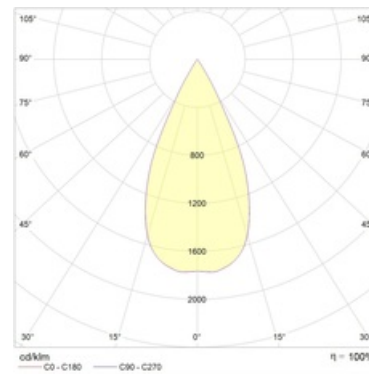

FARO 07 BL D45 4000K (with driver)

Recessed LED-based luminaire

Description

Recessed LED downlight, made of aluminum, painted matt paint. Optical part protected by glass. Standard color: WH – white. Standard reflector – 45 degr.

Installation

Installed in ceilings.

Design

The body is made of aluminium. Decorative frame is made from aluminium and painted from matt white. The luminaire have a protective glass or lens. Depending on the type luminaire used (grid, matt difusser, prisma etc.) different versions are available.

Optical part

Reflector.

Product picture:

Light distribution:

Dimensions:

A	Diameter	82 mm
C	Height	95 mm
D	Diameter (mounting)	77 mm
Weight		0.4 kg

Technical features

1	Article no.	1542000110
2	Light source	LED
3	Luminous flux	650 lm
4	Power compatibility	9 W
5	Energy efficiency	72 lm/W
6	Color rendering index (CRI)	>80
7	Color temperature	4000 K
8	Power factor (cosFI)	> 0,90
9	Alternating/direct current (AC/DC)	No
10	Dimming	-
11	Rated voltage	230 V
12	Electrical shock protection	II
13	Electromagnetic compatibility (EMC)	Yes
14	Climate application	Clm App4
15	Ambient temperature	0 to +40 C
16	Housing color	Black
17	Fire protection class	III
18	Flickering	<5%
19	Ingress protection (IP)	IP20
20	Mechanical shock protection	IK02/0,2 J
21	Energy efficiency class	A
22	Emergency power supply unit	No
23	Beam angle	D45
24	Warranty	60 months
25	Autonomy in emergency mode	-
26	Light flux in emergency mode	-
27	Color of light	White