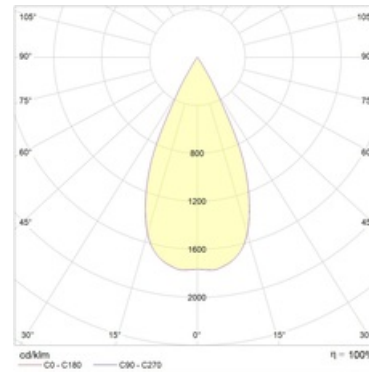

FARO 07 BL D45 3000K (with driver)

Recessed LED-based luminaire

Description

Recessed LED downlight, made of aluminum, painted matt paint. Optical part protected by glass. Standard color: WH – white. Standard reflector – 45 degr.

Installation

Installed in ceilings.

Design

The body is made of aluminium. Decorative frame is made from aluminium and painted from matt white. The luminaire have a protective glass or lens. Depending on the type luminaire used (grid, matt difusser, prisma etc.) different versions are available.

Optical part

Reflector.

Product picture:

Light distribution:

Dimensions:

A	Diameter	82 mm
C	Height	95 mm
D	Diameter (mounting)	77 mm
Weight		0.4 kg

Technical features

1	Article no.	1542000070
2	Light source	LED
3	Luminous flux	650 lm
4	Power compatibility	9 W
5	Energy efficiency	72 lm/W
6	Color rendering index (CRI)	>80
7	Color temperature	3000 K
8	Power factor (cosFI)	> 0,90
9	Alternating/direct current (AC/DC)	No
10	Dimming	-
11	Rated voltage	230 V
12	Electrical shock protection	II
13	Electromagnetic compatibility (EMC)	Yes
14	Climate application	Clm App4
15	Ambient temperature	0 to +40 C
16	Housing color	Black
17	Fire protection class	III
18	Flickering	<5%
19	Ingress protection (IP)	IP20
20	Mechanical shock protection	IK02/0,2 J
21	Energy efficiency class	A
22	Emergency power supply unit	No
23	Beam angle	D45
24	Warranty	60 months
25	Autonomy in emergency mode	-
26	Light flux in emergency mode	-
27	Color of light	White