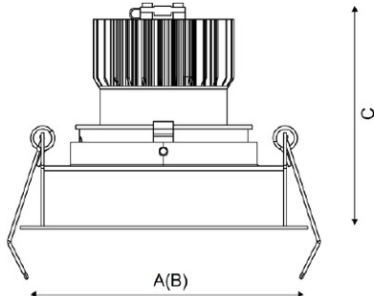

Installation

Installed in ceilings.

Design

The body is made of aluminium. Decorative frame is made from aluminium and painted from matt white. The luminaire have a protective glass or lens. Depending on the type luminaire used (grid, matt difusser, prisma etc.) different versions are available.

Optical part

Reflector.

Product picture:

Light distribution:

Dimensions:

A	Diameter	82 mm
C	Height	95 mm
D	Diameter (mounting)	77 mm
Weight		0.4 kg

Technical features

1	Article no.	1542000070
2	Light source	LED
3	Luminous flux	650 lm
4	Power compatibility	9 W
5	Energy efficiency	72 lm/W
6	Color rendering index (CRI)	>80
7	Color temperature	3000 K
8	Power factor (cosFI)	> 0,90
9	Alternating/direct current (AC/DC)	No
10	Dimming	-
11	Rated voltage	230 V
12	Electrical shock protection	II
13	Electromagnetic compatibility (EMC)	Yes
14	Climate application	Clm App4
15	Ambient temperature	0 to +40 C
16	Housing color	Black
17	Fire protection class	III
18	Flickering	<5%
19	Ingress protection (IP)	IP20
20	Mechanical shock protection	IK02/0,2 J
21	Energy efficiency class	A
22	Emergency power supply unit	No
23	Beam angle	D45
24	Warranty	60 months
25	Autonomy in emergency mode	-
26	Light flux in emergency mode	-
27	Color of light	White